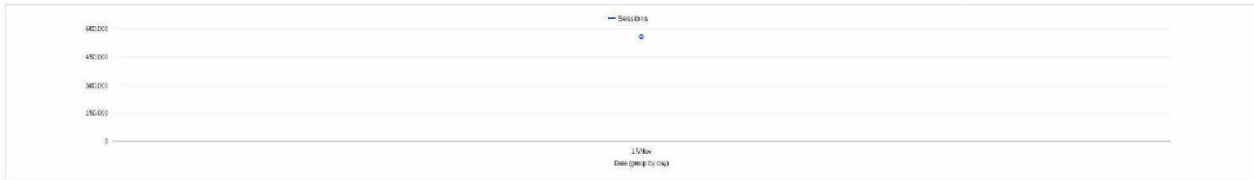

### Bezoeken onderwerppagina RO.nl/coronavirus-app

This report shows only partial data (filter for event custom variable value 2 have been set)

### Bezoeken per dag aan Coronavirus-content

This report shows only partial data (filters for page URL, event custom variable value 2 have been set)

**Selected segment**  
All visitors

**Date range**  
16 November 2020 - 16 November 2020