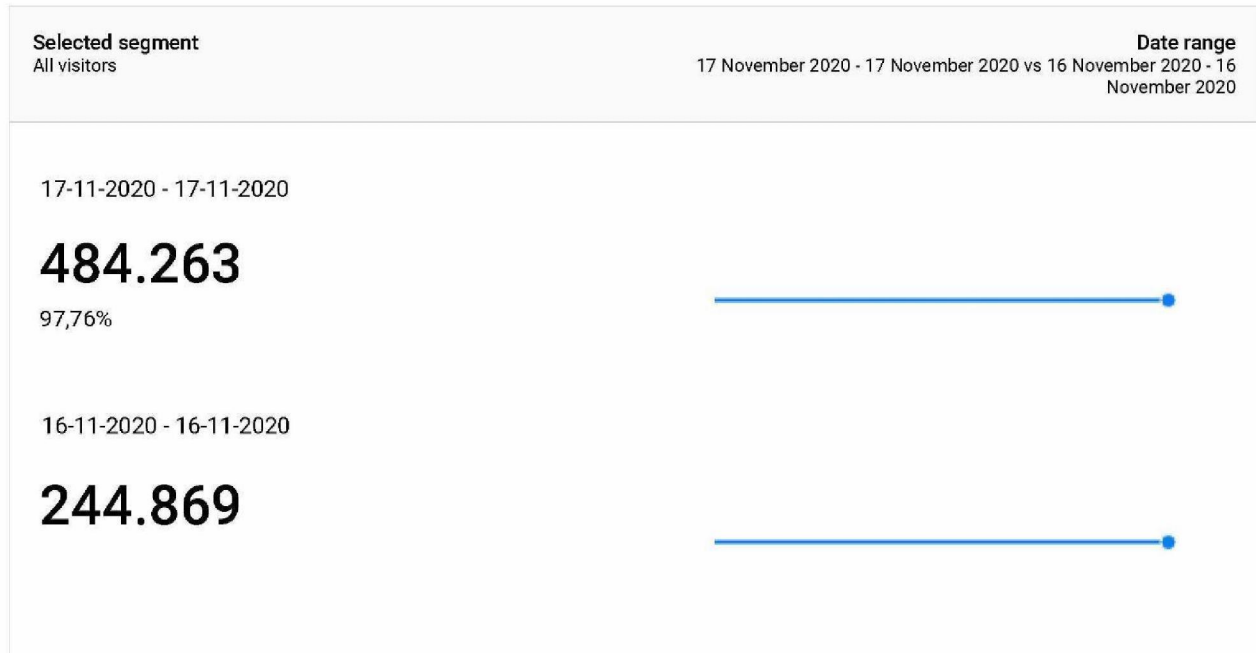

## pagina weergave corona pagina's

This report shows only partial data (filter for event custom variable value 2 have been set)

## Bezoeken (sessies) aan willekeurige 'Coronavirus-pagina's'

This report shows only partial data (filters for page URL, event custom variable value 2 have been set)

## Bezoekers aan Coronavirus pagina's

This report shows only partial data (filter for event custom variable value 2 have been set)