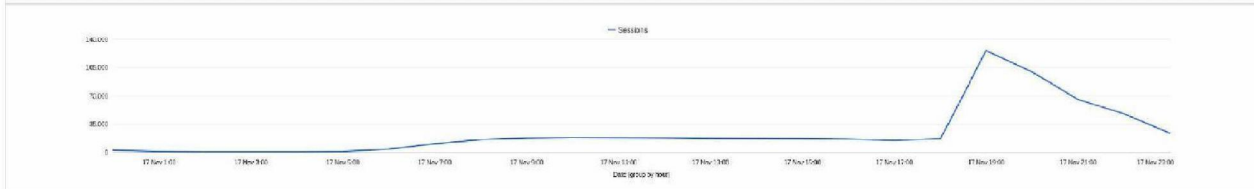

### Bezoeken per dag aan Coronavirus-content

This report shows only partial data (filters for page URL, event custom variable value 2 have been set)

**Selected segment**  
All visitors

**Date range**  
16 November 2020 - 16 November 2020

### Bezoeken per uur aan Coronavirus-content

This report shows only partial data (filters for page URL, event custom variable value 2 have been set)

**Selected segment**  
All visitors

**Date range**  
17 November 2020 - 17 November 2020