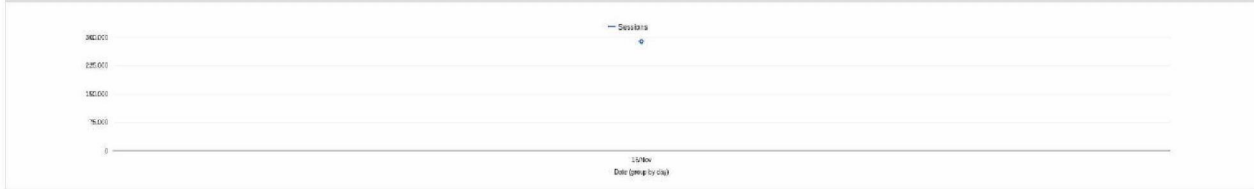

### Bezoeken per dag aan Coronavirus-content

This report shows only partial data (filters for page URL, event custom variable value 2 have been set)

**Selected segment**  
All visitors

**Date range**  
16 November 2020 - 16 November 2020

### Bezoeken per uur aan Coronavirus-content

This report shows only partial data (filters for page URL, event custom variable value 2 have been set)

**Selected segment**  
All visitors

**Date range**  
17 November 2020 - 17 November 2020