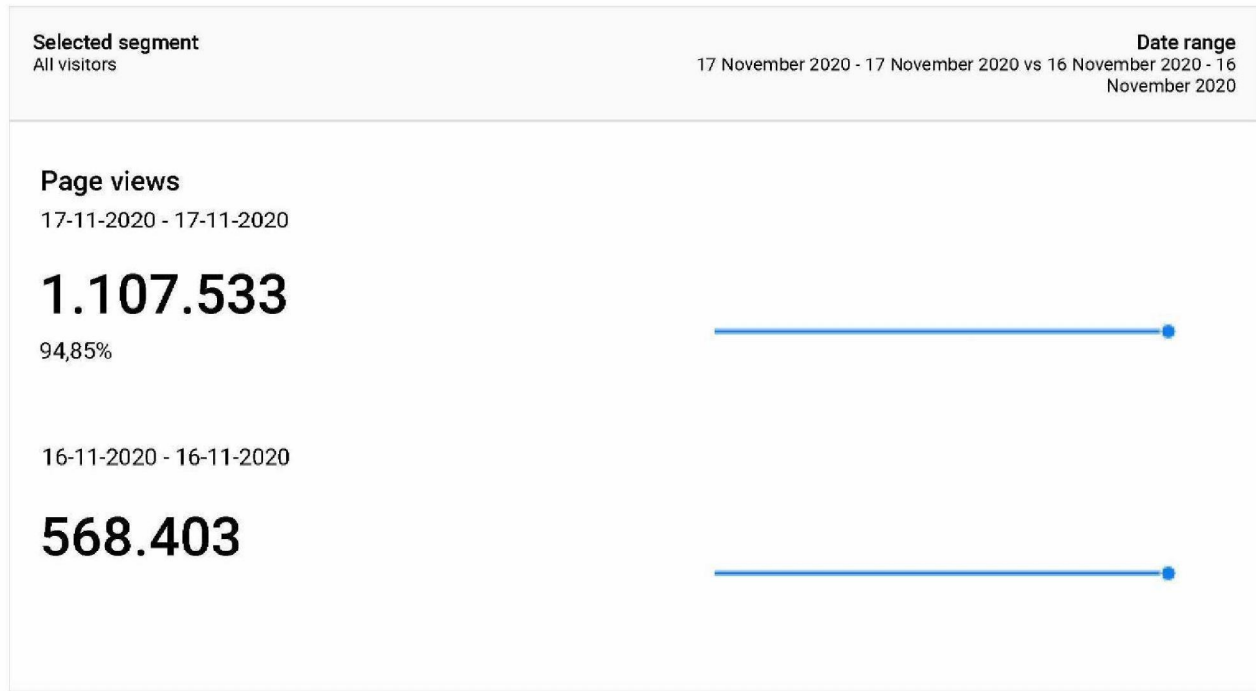

# Basis Dashboard Coronavirus t.b.v. Communicatie COVID

## pagina weergave corona pagina's

This report shows only partial data (filter for event custom variable value 2 have been set)

## Bezoeken (sessies) aan willekeurige 'Coronavirus-pagina's'

This report shows only partial data (filters for page URL, event custom variable value 2 have been set)