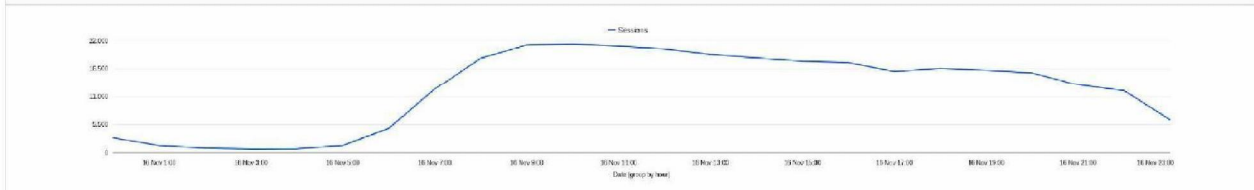

### Bezoeken per dag aan Coronavirus-content

This report shows only partial data (filters for page URL, event custom variable value 2 have been set)

**Selected segment**  
All visitors

**Date range**  
16 November 2020 - 16 November 2020

### Bezoeken per uur aan Coronavirus-content

This report shows only partial data (filters for page URL, event custom variable value 2 have been set)

**Selected segment**  
All visitors

**Date range**  
17 November 2020 - 17 November 2020

### Van welke kanalen komt het verkeer

This report shows only partial data (filters for page URL, event custom variable value 2 have been set)

**Selected segment**  
All visitors

**Date range**  
17 November 2020 - 17 November 2020