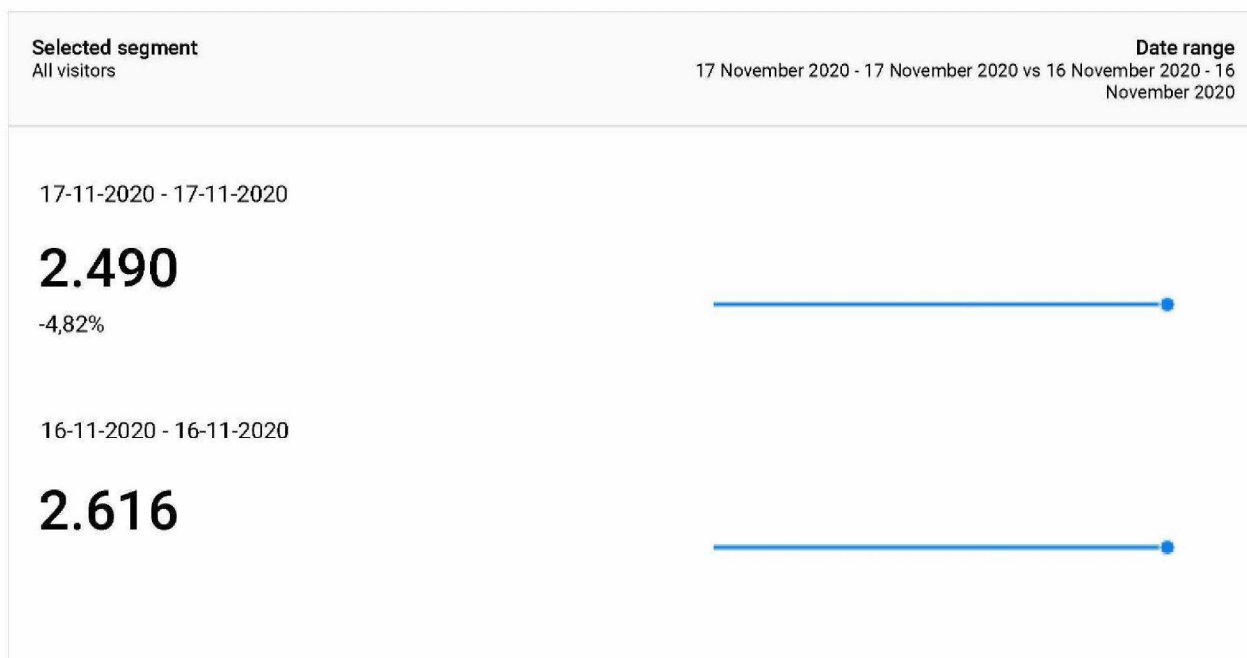

Bezoeken onderwerppagina RO.nl/coronavirus-app

This report shows only partial data (filter for event custom variable value 2 have been set)

Bezoeken per dag aan Coronavirus-content

This report shows only partial data (filters for page URL, event custom variable value 2 have been set)