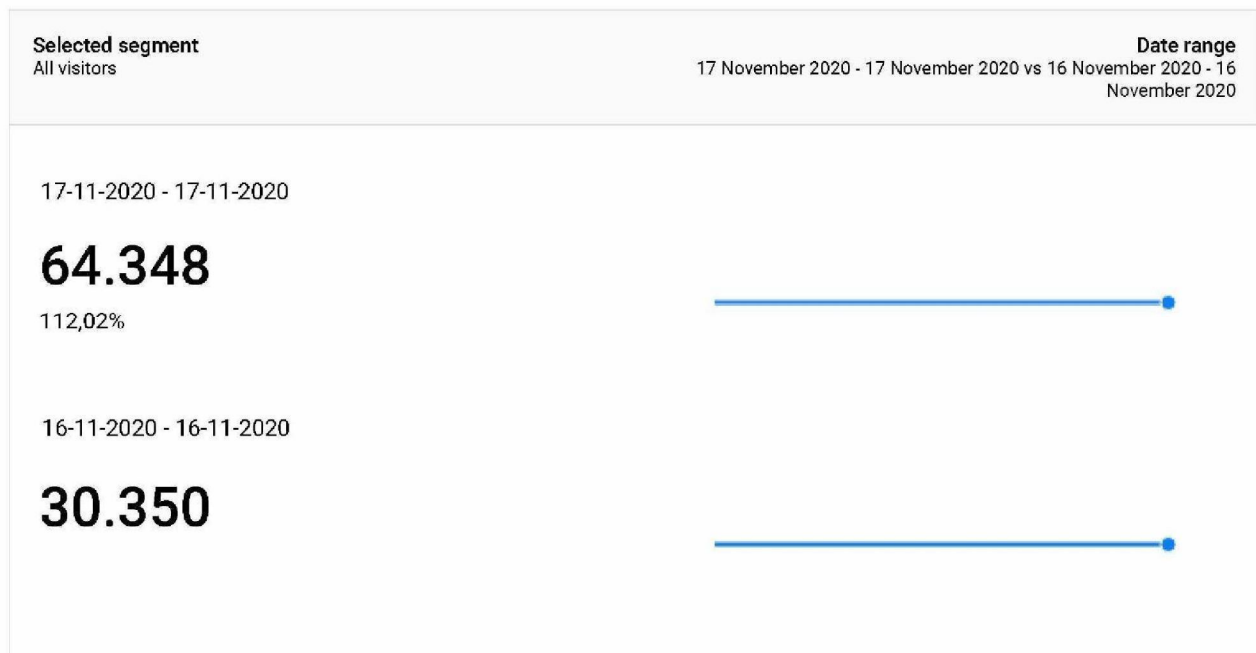

Bezoeken onderwerppagina RO.nl/coronavirus

This report shows only partial data (filter for page URL have been set)

Bezoeken onderwerppagina RO.nl/coronavirus: Financiële regelingen

This report shows only partial data (filter for page URL have been set)