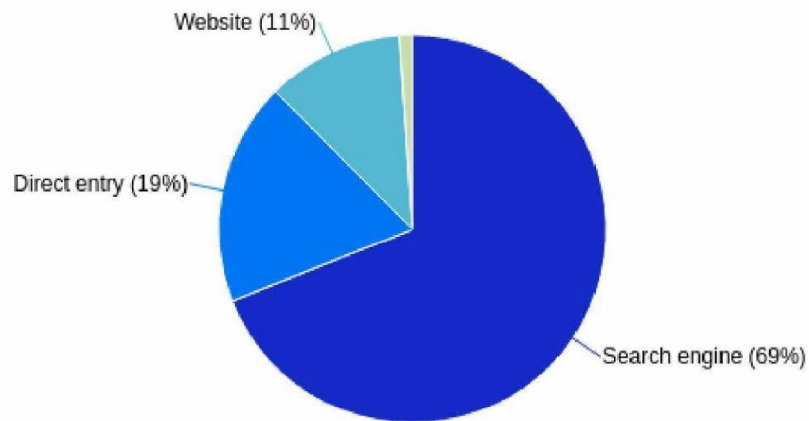

### Bezoeken per uur aan Coronavirus-content

This report shows only partial data (filters for page URL, event custom variable value 2 have been set)

**Selected segment**  
All visitors

**Date range**  
17 November 2020 - 17 November 2020

**Selected segment**  
All visitors

**Date range**  
16 November 2020 - 16 November 2020

### Van welke kanalen komt het verkeer

This report shows only partial data (filters for page URL, event custom variable value 2 have been set)

**Selected segment**  
All visitors

**Date range**  
17 November 2020 - 17 November 2020