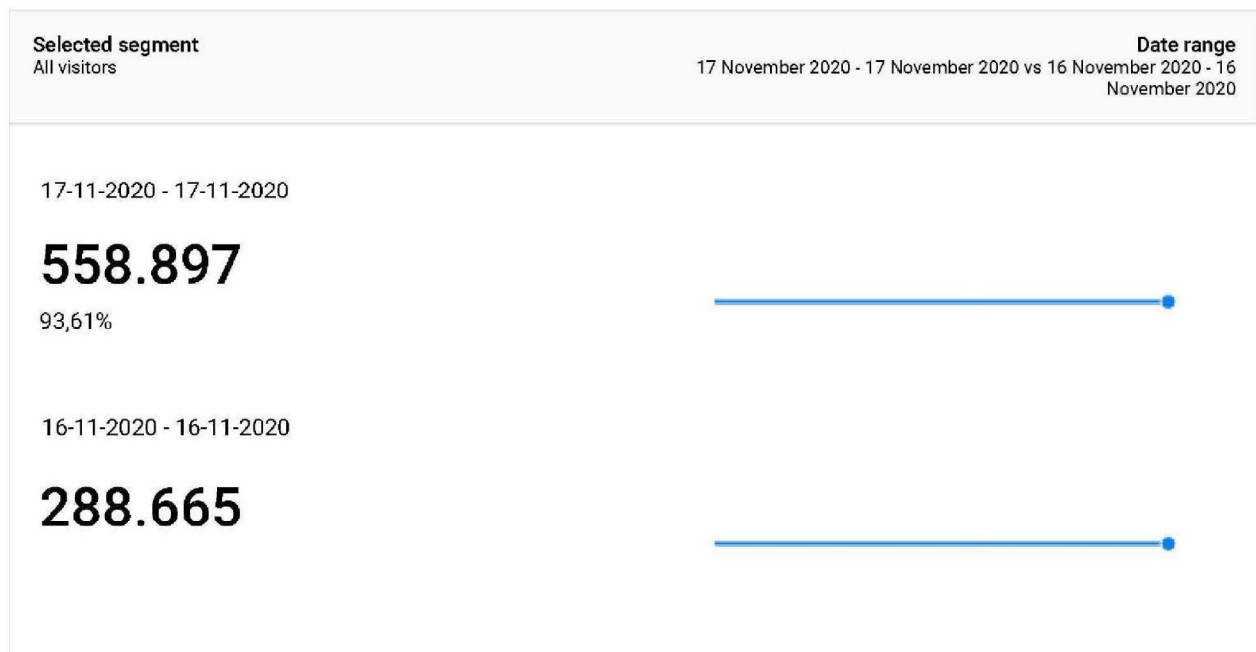

# Basis Dashboard Coronavirus t.b.v. Communicatie COVID

## pagina weergave corona pagina's

This report shows only partial data (filter for event custom variable value 2 have been set)

## Bezoeken (sessies) aan willekeurige 'Coronavirus-pagina's'

This report shows only partial data (filters for page URL, event custom variable value 2 have been set)