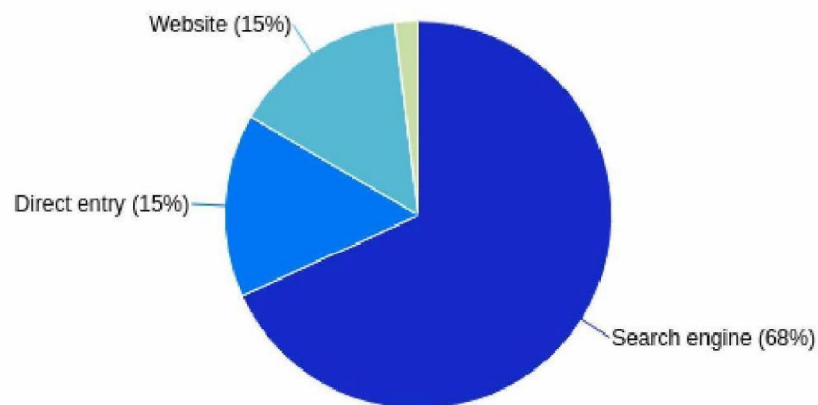

'Populaire' paginatitels rond Coronavirus

This report shows only partial data (filter for event custom variable value 2 have been set)

Selected segment		Date range							
All visitors		17 November 2020 - 17 November 2020							
Page title	Page views			Sessions			Bounce rate		
	17-11-2020 - 17-11-2020	16-11-2020 - 16-11-2020	% change	17-11-2020 - 17-11-2020	16-11-2020 - 16-11-2020	% change	17-11-2020 - 17-11-2020	16-11-2020 - 16-11-2020	% change
	1.107.533	568.403	+94,85%	558.215	288.103	+93,76%	59,22%	59,51%	-0,48%
Persconferentie coronavirus 17 november in eenvoudige taal |	105.353 9,51%	0 0%	-	92.497 16,57%	0 0%	-	61,05%	No data	-