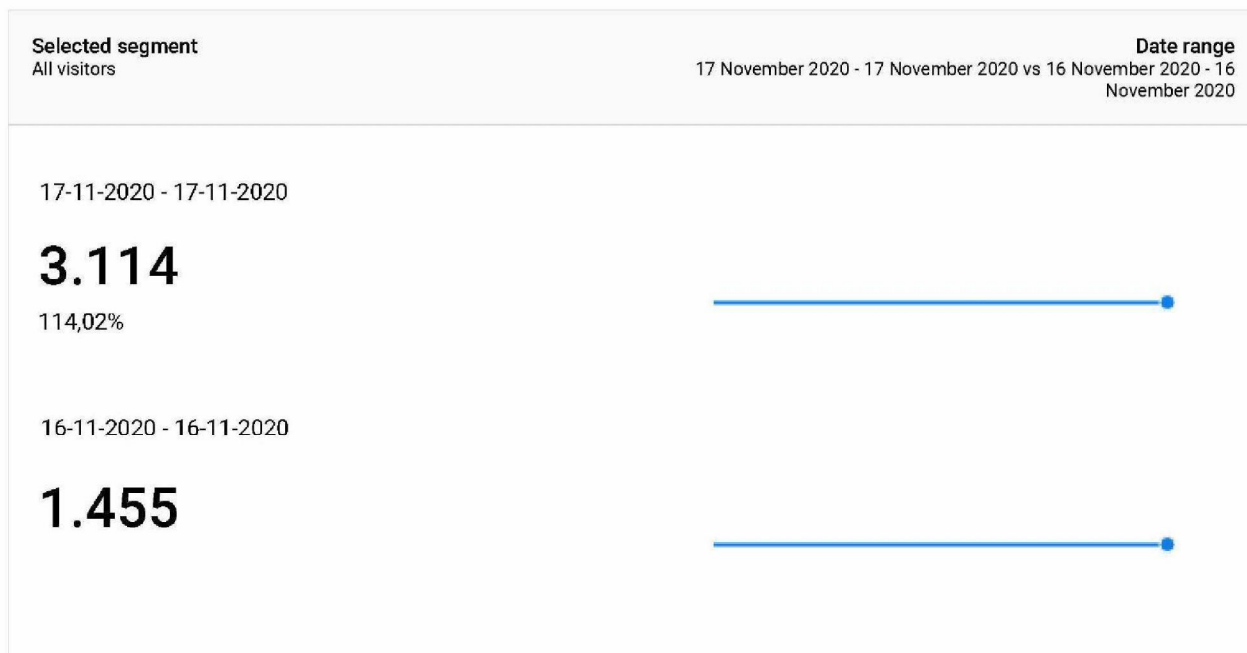

Bezoeken onderwerppagina RO.nl/coronavirus-app

This report shows only partial data (filter for event custom variable value 2 have been set)