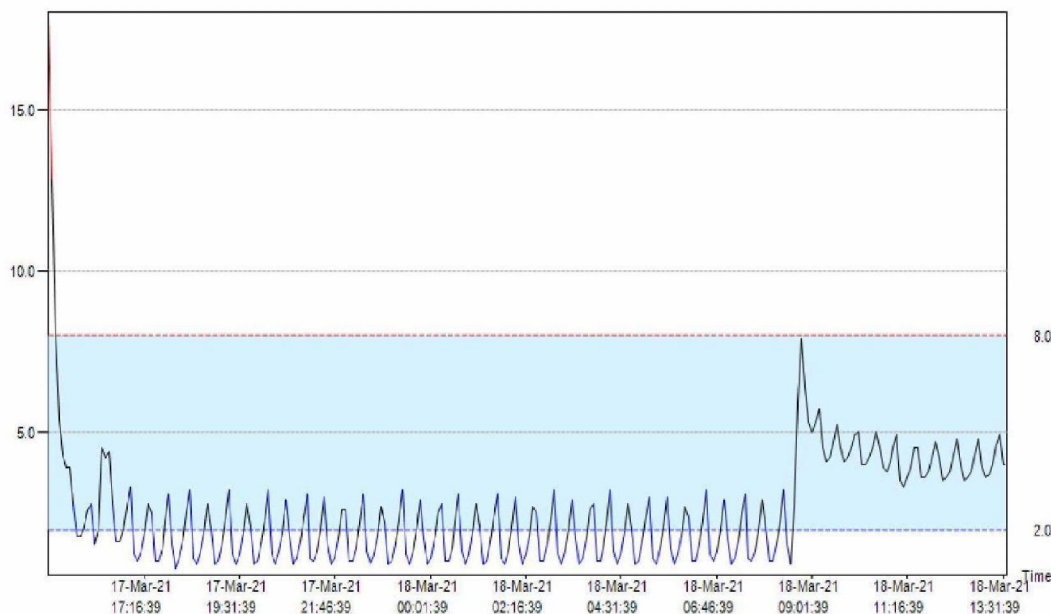

Data Report

File Created Date: 18-Mar-21 13:41:47

File created by software: tempbase

Note: All times shown are based on UTC -04:00 and 24-Hour clock [DD-MMM-YY HH:MM:SS]

Device Information

Serial Number: TMM200301304	Log Interval: 00H 05M 00S	Temperature Type: °C
Probe Mode: Internal	Start Mode: Timing	Multiple Start/Stop: Disable
Version:	Start Delay: 00D 00H 00M 00S	Pause: Disable

Trip Information

Internal ID: 1
Description: WYCCF

Logging Summary

Highest Temperature: 17.8°C	Record Mode: Stop when full	Start Time: 17-Mar-21 15:01:39
Lowest Temperature: 0.8°C	Stop Condition: Stop by software	Stop Time: 18-Mar-21 13:36:39
Average Temperature: 2.5°C	Stop Mode: Temporary	Elapsed Time: 00D 22H 35M 00S
MKT: 2.8°C	Data Points: 272	

Marked Events

N/A

Alarm Zone	Alarm Delay	Total Time	No.of Violations	First Triggered	Status
H1:Over8°C	00D 00H 15M 00S(Sin)	00D 00H 05M 00S	1	N/A	OK
L1:Below2°C	00D 00H 15M 00S(Sin)	00D 10H 20M 00S	38	17-Mar-21 17:11:39	Alarm

Temperature°C ■ Over ■ Below ■ Special Event ■ Error III