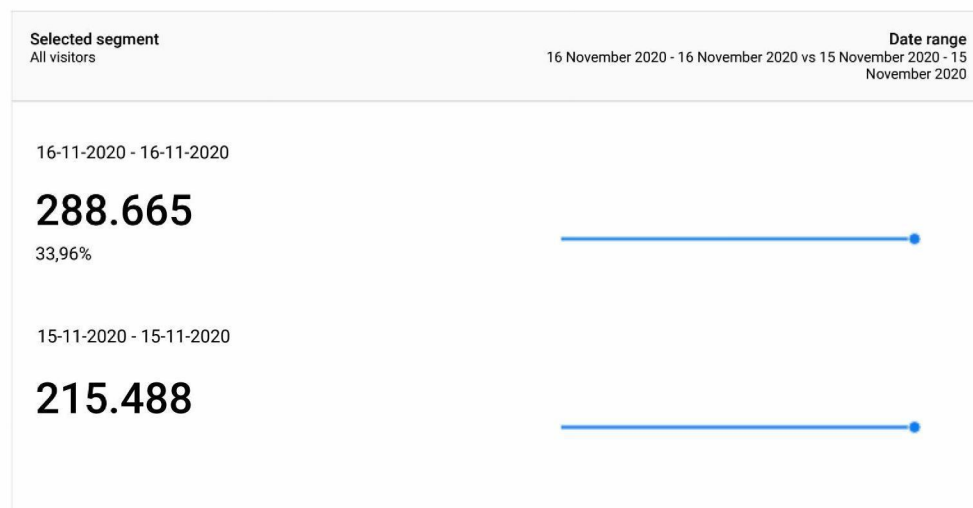

Basis Dashboard Coronavirus t.b.v. Communicatie COVID

pagina weergave corona pagina's

This report shows only partial data (filter for event custom variable value 2 have been set)

Bezoeken (sessies) aan willekeurige 'Coronavirus-pagina's'

This report shows only partial data (filters for page URL, event custom variable value 2 have been set)

Bezoekers aan Coronavirus pagina's

This report shows only partial data (filter for event custom variable value 2 have been set)