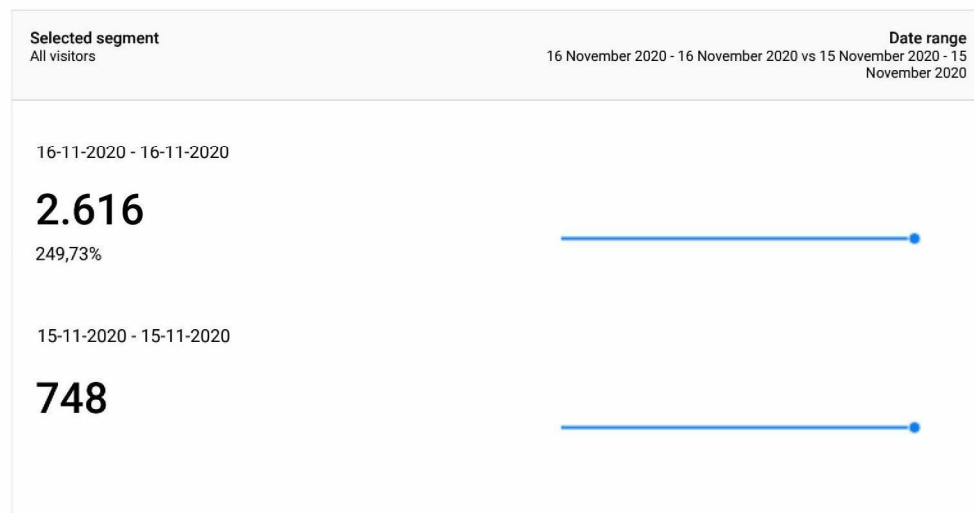

Bezoeken onderwerppagina RO.nl/coronavirus-app

This report shows only partial data (filter for event custom variable value 2 have been set)

Bezoeken per dag aan Coronavirus-content

This report shows only partial data (filters for page URL, event custom variable value 2 have been set)

Selected segment	Date range
All visitors	16 November 2020 - 16 November 2020