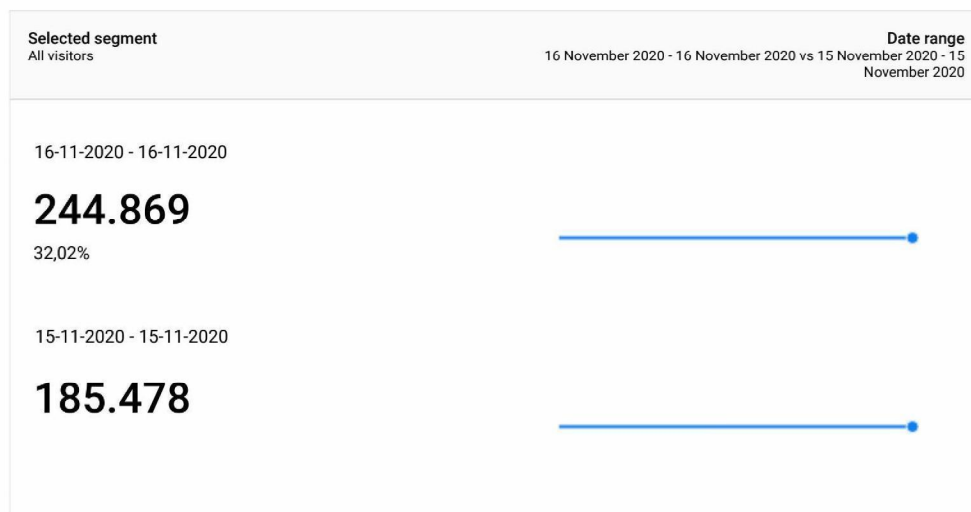

Basis Dashboard Coronavirus t.b.v. Communicatie COVID

pagina weergave corona pagina's

This report shows only partial data (filter for event custom variable value 2 have been set)

Bezoeken (sessies) aan willekeurige 'Coronavirus-pagina's'

This report shows only partial data (filters for page URL, event custom variable value 2 have been set)

Bezoekers aan Coronavirus pagina's

This report shows only partial data (filter for event custom variable value 2 have been set)