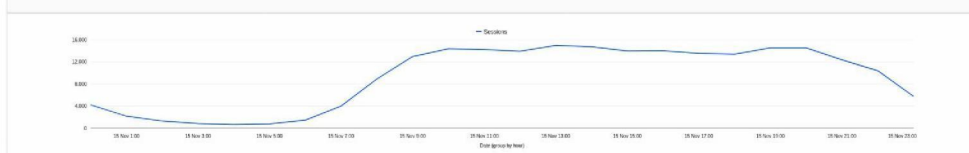

Bezoeken onderwerppagina RO.nl/coronavirus-app

This report shows only partial data (filter for event custom variable value 2 have been set)

Bezoeken per dag aan Coronavirus-content

This report shows only partial data (filters for page URL, event custom variable value 2 have been set)

Selected segment	Date range
All visitors	16 November 2020 - 16 November 2020

Selected segment
All visitors

Date range
15 November 2020 - 15 November 2020

Bezoeken per uur aan Coronavirus-content

This report shows only partial data (filters for page URL, event custom variable value 2 have been set)

Selected segment
All visitors

Date range
16 November 2020 - 16 November 2020

Selected segment
All visitors

Date range
15 November 2020 - 15 November 2020

Van welke kanalen komt het verkeer

This report shows only partial data (filters for page URL, event custom variable value 2 have been set)

Selected segment
All visitors

Date range
16 November 2020 - 16 November 2020

Page title	Page views			Sessions			Bounce rate		
	16-11-2020 - 16-11-2020	15-11-2020 - 15-11-2020	% change	16-11-2020 - 16-11-2020	15-11-2020 - 15-11-2020	% change	16-11-2020 - 16-11-2020	15-11-2020 - 15-11-2020	% change
	568.403	409.114	+38,94%	288.103	215.121	+33,93%	59,51%	61,98%	-3,98%
Klachten? Maak een afspraak voor een coronatest Coronavirus	44.887 7,9%	29.653 7,25%	+51,37%	34.872 12,1%	22.970 10,68%	+51,82%	49,92%	48,3%	+3,36%