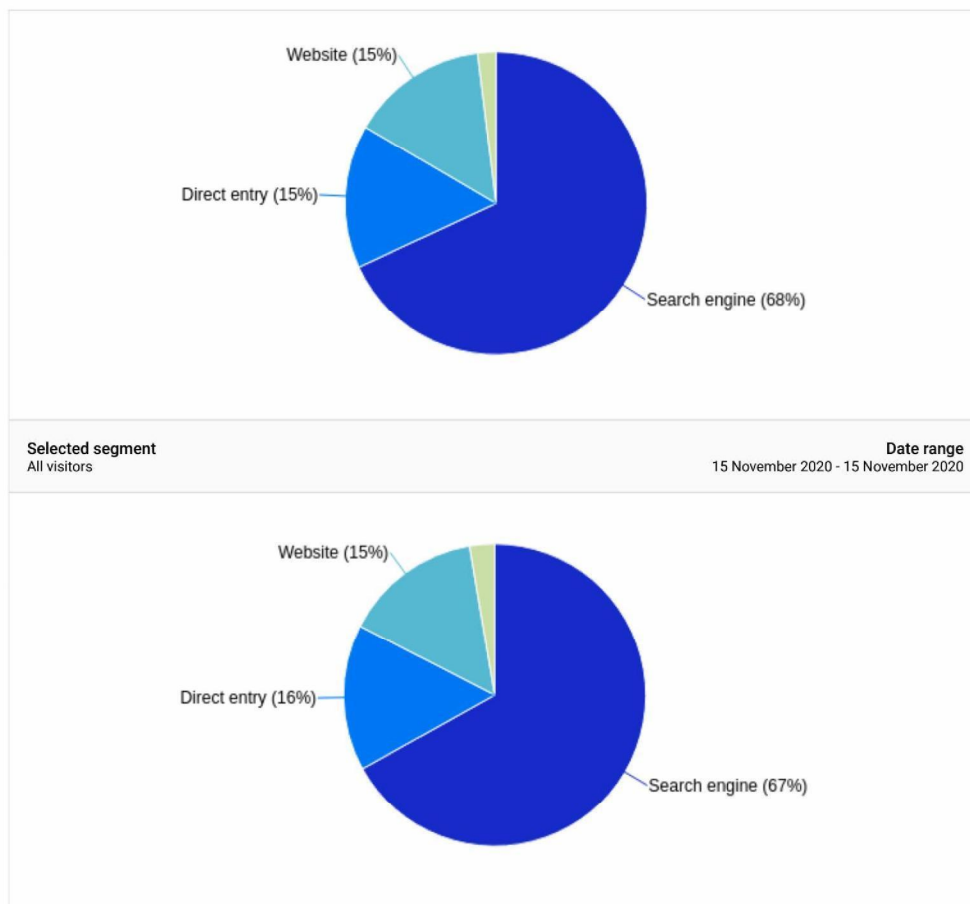

Selected segment	Date range
All visitors	16 November 2020 - 16 November 2020

Selected segment
All visitors

Date range
15 November 2020 - 15 November 2020

Bezoeken per uur aan Coronavirus-content

This report shows only partial data (filters for page URL, event custom variable value 2 have been set)

Selected segment
All visitors

Date range
16 November 2020 - 16 November 2020

Selected segment
All visitors

Date range
15 November 2020 - 15 November 2020

Van welke kanalen komt het verkeer

This report shows only partial data (filters for page URL, event custom variable value 2 have been set)

Selected segment
All visitors

Date range
16 November 2020 - 16 November 2020

'Populaire' paginatitels rond Coronavirus

This report shows only partial data (filter for event custom variable value 2 have been set)