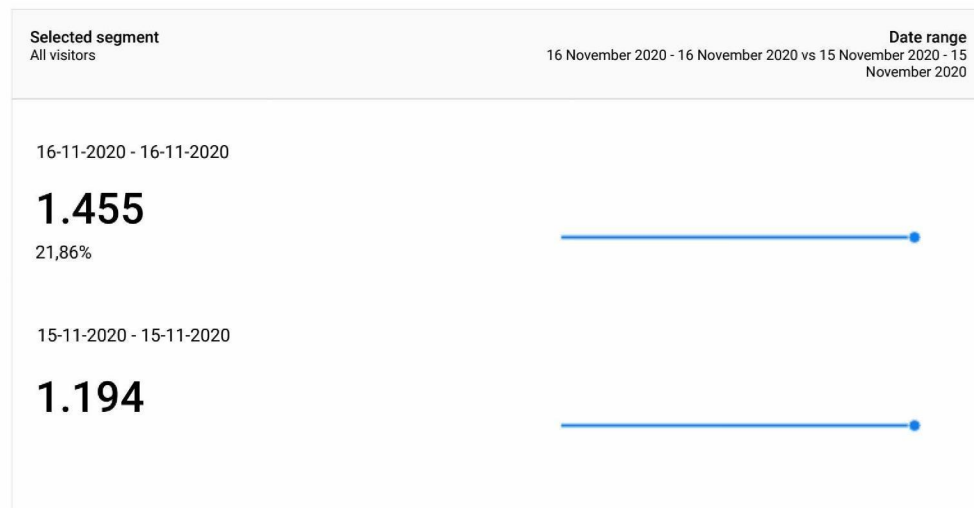

This report shows only partial data (filters for page URL, event custom variable value 2 have been set)

Bezoekers aan Coronavirus pagina's

This report shows only partial data (filter for event custom variable value 2 have been set)

Bezoeken onderwerppagina RO.nl/coronavirus

This report shows only partial data (filter for page URL have been set)

Bezoeken onderwerppagina RO.nl/coronavirus: Financiële regelingen

This report shows only partial data (filter for page URL have been set)

Bezoeken onderwerppagina RO.nl/coronavirus-app

This report shows only partial data (filter for event custom variable value 2 have been set)

Bezoeken per dag aan Coronavirus-content

This report shows only partial data (filters for page URL, event custom variable value 2 have been set)