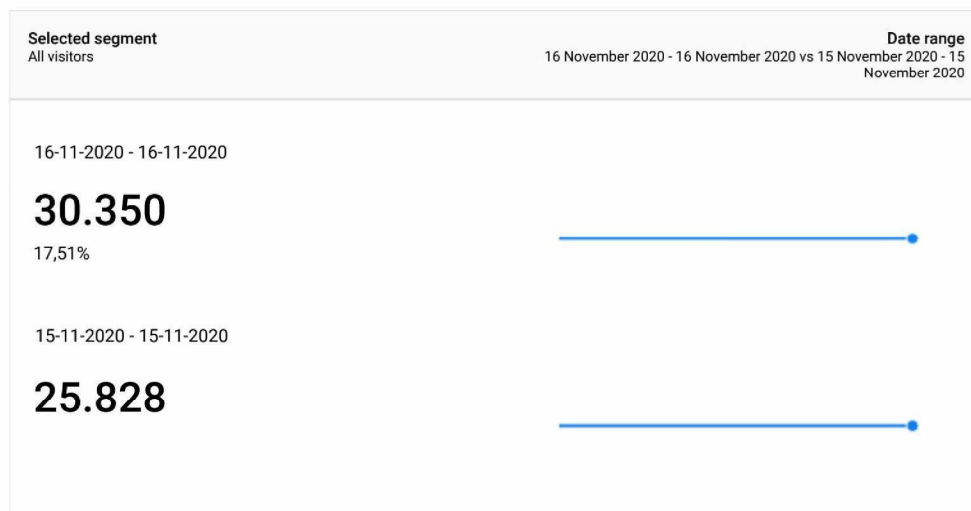

Bezoeken onderwerppagina RO.nl/coronavirus

This report shows only partial data (filter for page URL have been set)

Bezoeken onderwerppagina RO.nl/coronavirus: Financiële regelingen

This report shows only partial data (filter for page URL have been set)