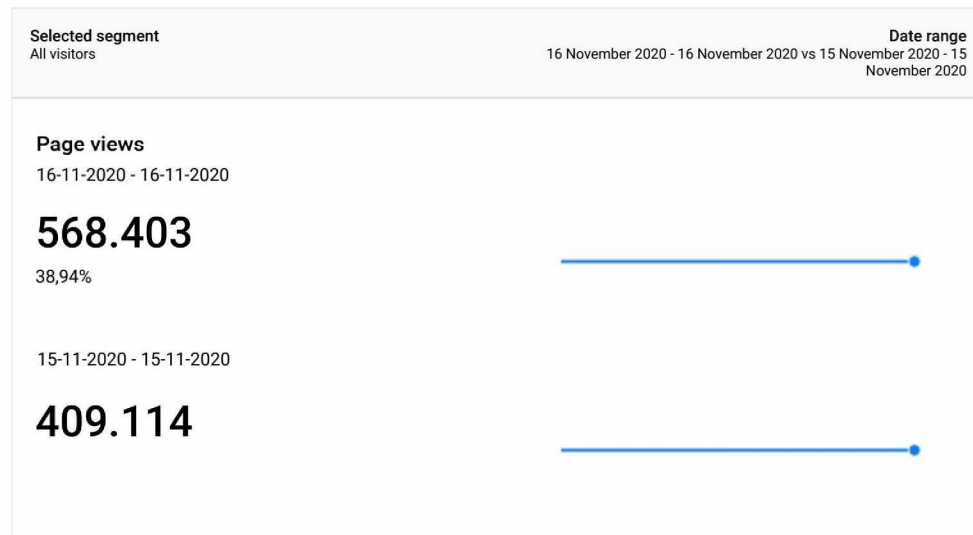

Basis Dashboard Coronavirus t.b.v. Communicatie COVID

pagina weergave corona pagina's

This report shows only partial data (filter for event custom variable value 2 have been set)

Bezoeken (sessies) aan willekeurige 'Coronavirus-pagina's'

This report shows only partial data (filters for page URL, event custom variable value 2 have been set)

Bezoekers aan Coronavirus pagina's

This report shows only partial data (filter for event custom variable value 2 have been set)