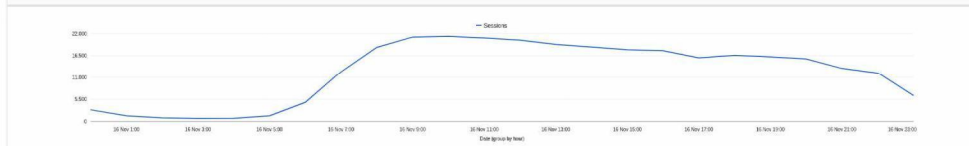

Bezoeken onderwerppagina RO.nl/coronavirus-app

This report shows only partial data (filter for event custom variable value 2 have been set)

Bezoeken per dag aan Coronavirus-content

This report shows only partial data (filters for page URL, event custom variable value 2 have been set)

Selected segment	Date range
All visitors	16 November 2020 - 16 November 2020

Selected segment
All visitors

Date range
15 November 2020 - 15 November 2020

Bezoeken per uur aan Coronavirus-content

This report shows only partial data (filters for page URL, event custom variable value 2 have been set)

Selected segment
All visitors

Date range
16 November 2020 - 16 November 2020

Selected segment
All visitors

Date range
15 November 2020 - 15 November 2020

Van welke kanalen komt het verkeer

This report shows only partial data (filters for page URL, event custom variable value 2 have been set)