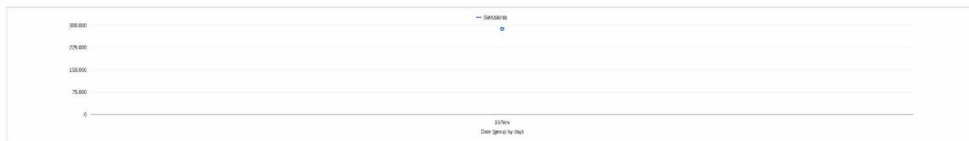

Bezoeken onderwerppagina RO.nl/coronavirus-app

This report shows only partial data (filter for event custom variable value 2 have been set)

Bezoeken per dag aan Coronavirus-content

This report shows only partial data (filters for page URL, event custom variable value 2 have been set)

Selected segment	Date range
All visitors	16 November 2020 - 16 November 2020

Selected segment
All visitors

Date range
15 November 2020 - 15 November 2020

Bezoeken per uur aan Coronavirus-content

This report shows only partial data (filters for page URL, event custom variable value 2 have been set)