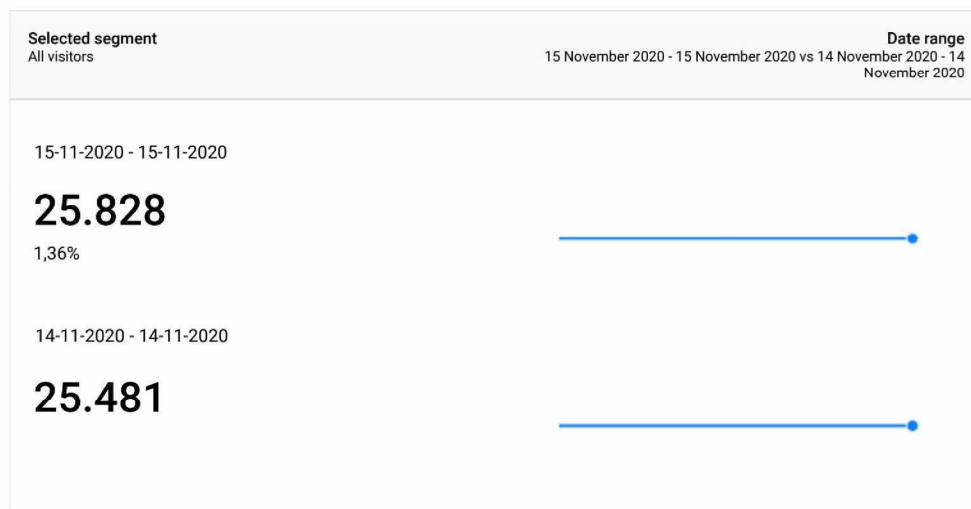

Bezoeken onderwerppagina RO.nl/coronavirus

This report shows only partial data (filter for page URL have been set)

Bezoeken onderwerppagina RO.nl/coronavirus: Financiële regelingen

This report shows only partial data (filter for page URL have been set)