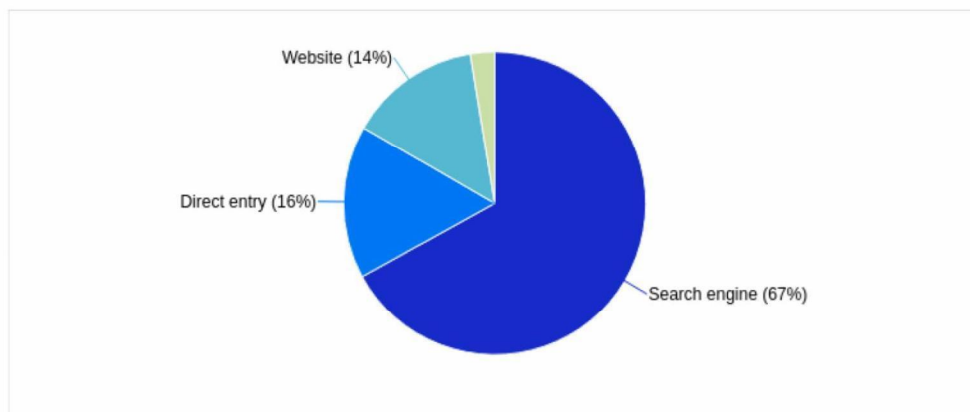

Bezoeken onderwerppagina RO.nl/coronavirus-app

This report shows only partial data (filter for event custom variable value 2 have been set)

Bezoeken per uur aan Coronavirus-content

This report shows only partial data (filters for page URL, event custom variable value 2 have been set)

Selected segment	Date range
All visitors	15 November 2020 - 15 November 2020

Van welke kanalen komt het verkeer

This report shows only partial data (filters for page URI, event custom variable value 2 have been set)