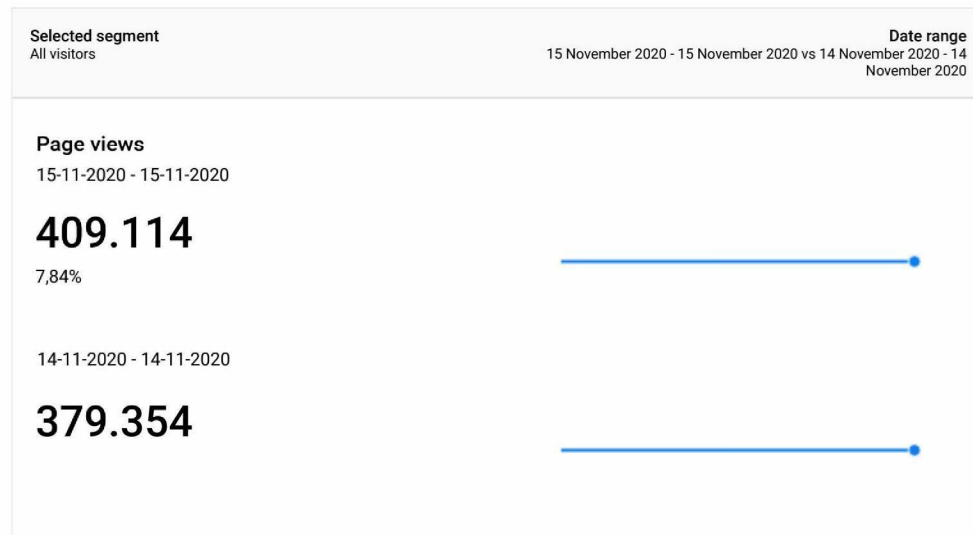

Basis Dashboard Coronavirus t.b.v. Communicatie COVID

pagina weergave corona pagina's

This report shows only partial data (filter for event custom variable value 2 have been set)

Bezoeken (sessies) aan willekeurige 'Coronavirus-pagina's'

This report shows only partial data (filters for page URL, event custom variable value 2 have been set)

Bezoekers aan Coronavirus pagina's

This report shows only partial data (filter for event custom variable value 2 have been set)