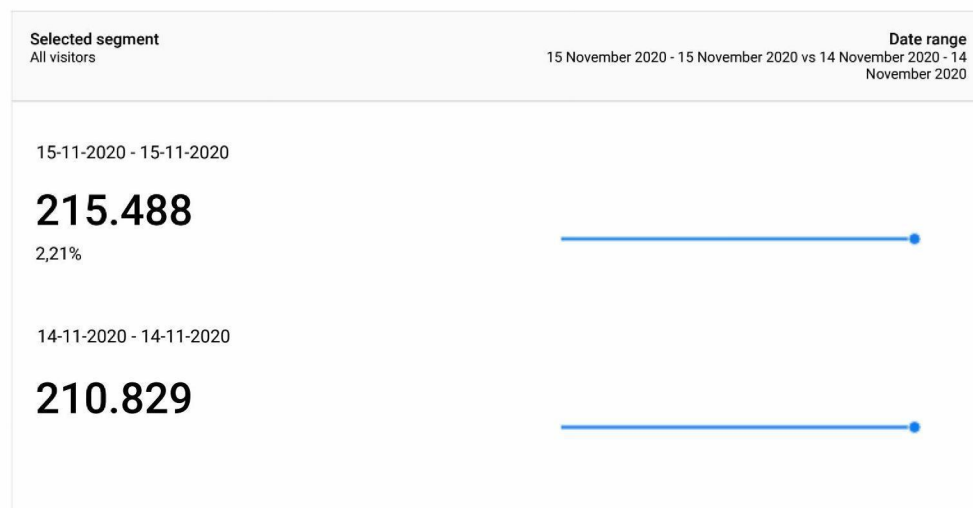

Basis Dashboard Coronavirus t.b.v. Communicatie COVID

pagina weergave corona pagina's

This report shows only partial data (filter for event custom variable value 2 have been set)

Bezoeken (sessies) aan willekeurige 'Coronavirus-pagina's'

This report shows only partial data (filters for page URL, event custom variable value 2 have been set)

Bezoekers aan Coronavirus pagina's

This report shows only partial data (filter for event custom variable value 2 have been set)