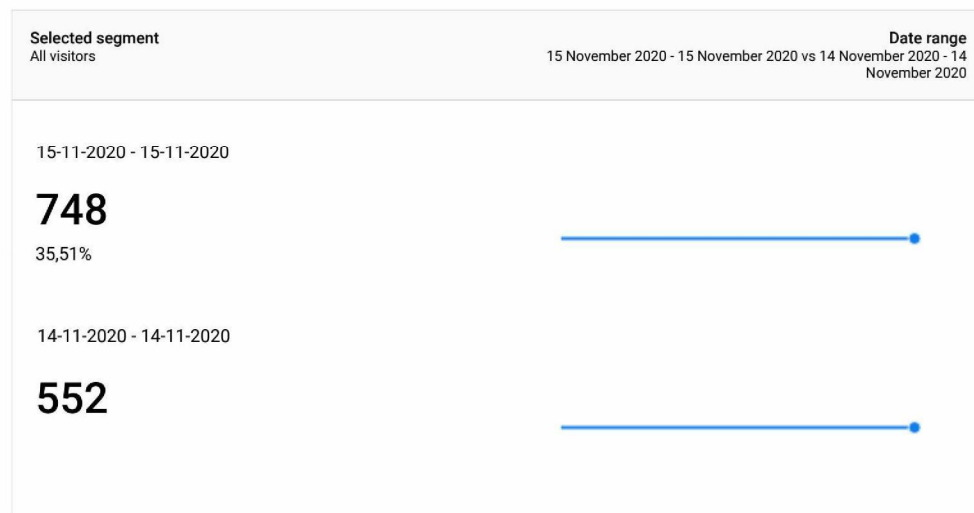

Bezoeken onderwerppagina RO.nl/coronavirus-app

This report shows only partial data (filter for event custom variable value 2 have been set)

Bezoeken per uur aan Coronavirus-content

This report shows only partial data (filters for page URL, event custom variable value 2 have been set)

Selected segment	Date range
All visitors	15 November 2020 - 15 November 2020