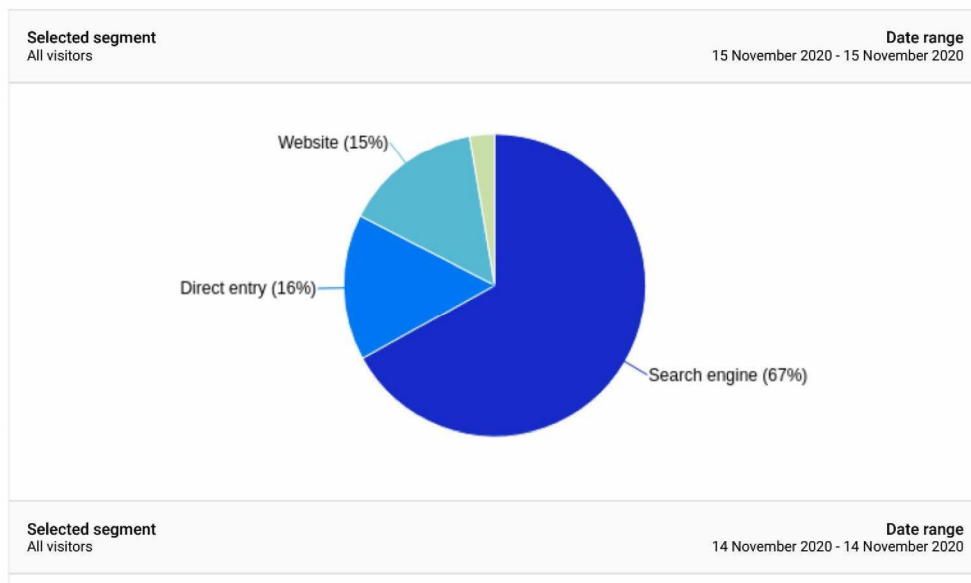

Bezoeken onderwerppagina RO.nl/coronavirus-app

This report shows only partial data (filter for event custom variable value 2 have been set)

Bezoeken per uur aan Coronavirus-content

This report shows only partial data (filters for page URL, event custom variable value 2 have been set)

Selected segment	Date range
All visitors	15 November 2020 - 15 November 2020

Van welke kanalen komt het verkeer

This report shows only partial data (filters for page URI, event custom variable value 2 have been set)