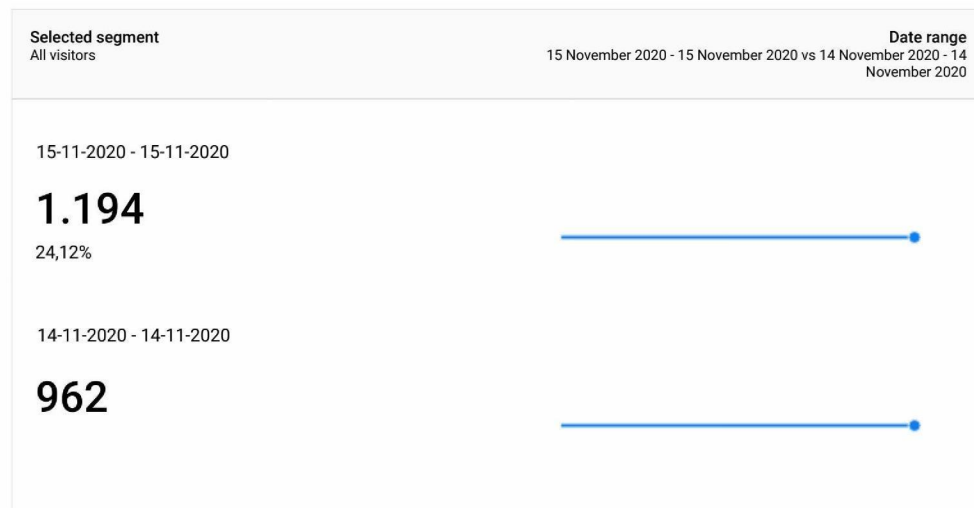

This report shows only partial data (filters for page URL, event custom variable value 2 have been set)

Bezoekers aan Coronavirus pagina's

This report shows only partial data (filter for event custom variable value 2 have been set)

Bezoeken onderwerppagina RO.nl/coronavirus

This report shows only partial data (filter for page URL have been set)

Bezoeken onderwerppagina RO.nl/coronavirus: Financiële regelingen

This report shows only partial data (filter for page URL have been set)

Bezoeken onderwerppagina RO.nl/coronavirus-app

This report shows only partial data (filter for event custom variable value 2 have been set)

Bezoeken per uur aan Coronavirus-content

This report shows only partial data (filters for page URL, event custom variable value 2 have been set)