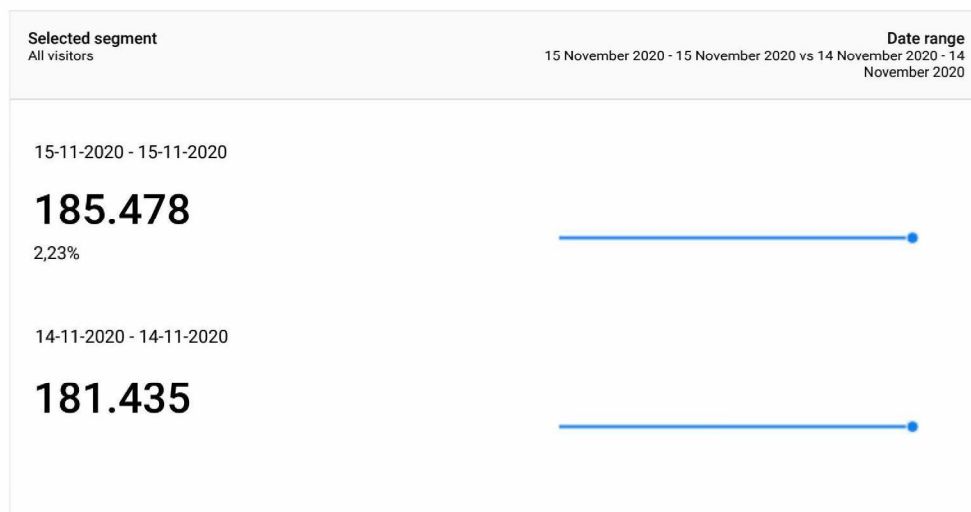

Basis Dashboard Coronavirus t.b.v. Communicatie COVID

pagina weergave corona pagina's

This report shows only partial data (filter for event custom variable value 2 have been set)

Bezoeken (sessies) aan willekeurige 'Coronavirus-pagina's'

This report shows only partial data (filters for page URL, event custom variable value 2 have been set)

Bezoekers aan Coronavirus pagina's

This report shows only partial data (filter for event custom variable value 2 have been set)