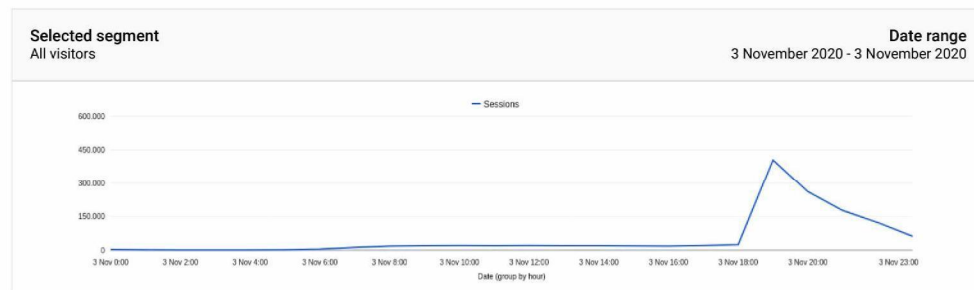

Welk apparaat werd gebruikt

This report shows only partial data (filters for page URL, event custom variable value 2 have been set)

Van welke kanalen komt het verkeer

This report shows only partial data (filters for page URL, event custom variable value 2 have been set)

Bezoeken per uur

This report shows only partial data (filters for page URL, event custom variable value 2 have been set)

Outlinks

This report shows only partial data (filters for page URL, event custom variable value 2, outlink URL have been set)