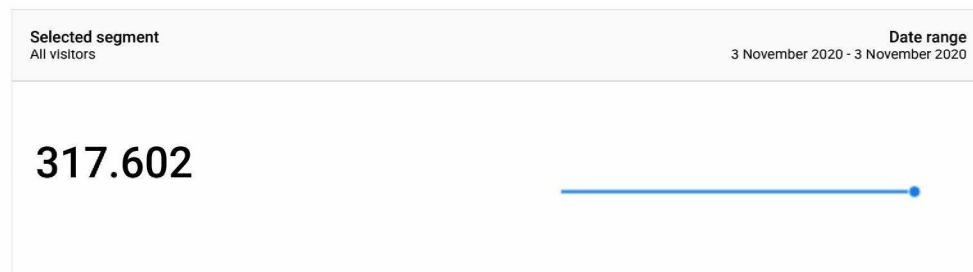

Coronavirus t.b.v. Communicatie COVID

Bezoeken aan willekeurige 'Coronavirus-pagina's'

This report shows only partial data (filters for page URL, event custom variable value 2 have been set)

Corona dossiers

This report shows only partial data (filter for event custom variable value 2 have been set)

Bezoeken onderwerppagina RO.nl/coronavirus

This report shows only partial data (filter for page URL have been set)