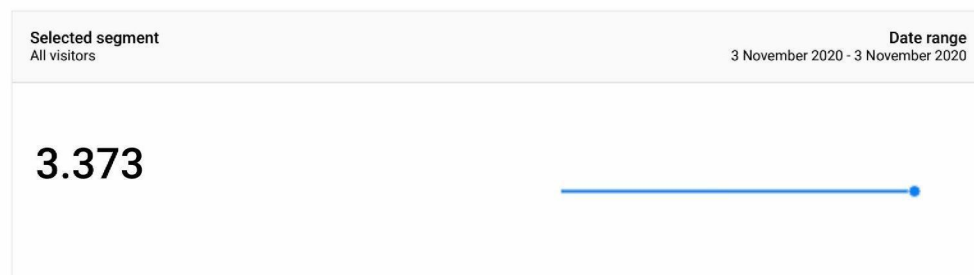

Bezoeken onderwerppagina RO.nl/coronavirus: Financiële regelingen

This report shows only partial data (filter for page URL have been set)

Bezoekers onderwerppagina RO.nl/coronavirus: financiële regelingen

This report shows only partial data (filter for page URL have been set)