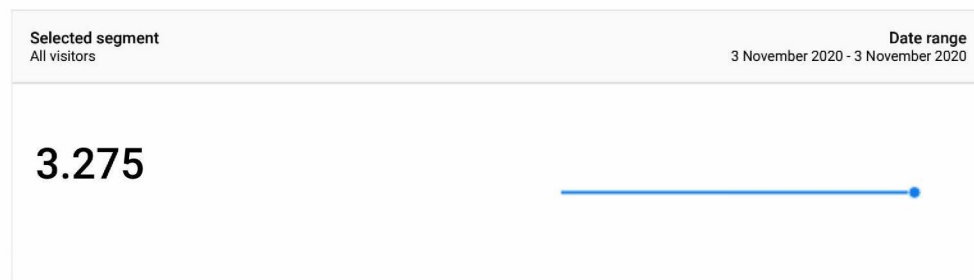

Bezoeken onderwerppagina RO.nl/coronavirus-app

This report shows only partial data (filter for event custom variable value 2 have been set)

Bezoekers onderwerppagina RO.nl/coronavirus-app

This report shows only partial data (filter for event custom variable value 2 have been set)

'Populaire' onderwerpen rond Coronavirus

This report shows only partial data (filters for event custom variable value 2, page URL, event custom variable value 3 have been set)

Selected segment	Date range			
All visitors	3 November 2020 - 3 November 2020			
Coronavirus	Page views	Sessions	Average time on page	Bounce rate
	1.749.974	771.177	1m 17s	43,6%