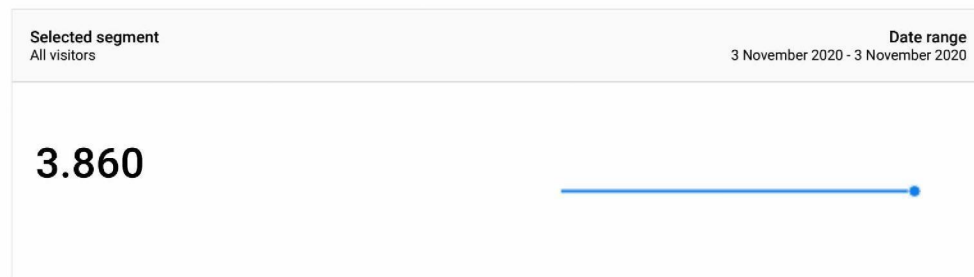

This report shows only partial data (filter for page URL have been set)

Bezoeken onderwerppagina RO.nl/coronavirus-app

This report shows only partial data (filter for event custom variable value 2 have been set)

Bezoekers onderwerppagina RO.nl/coronavirus-app

This report shows only partial data (filter for event custom variable value 2 have been set)

'Populaire' onderwerpen rond Coronavirus

This report shows only partial data (filters for event custom variable value 2, page URL, event custom variable value 3 have been set)