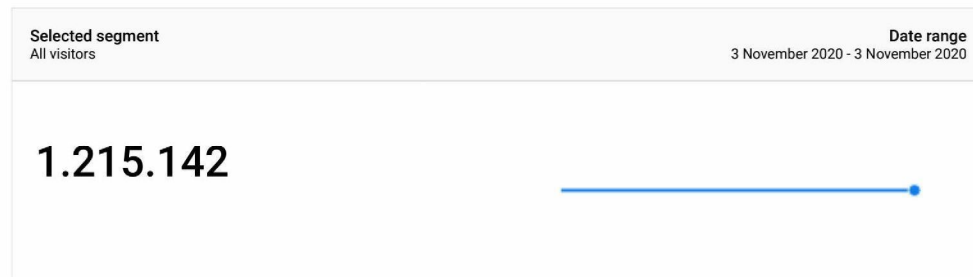

Coronavirus t.b.v. Communicatie COVID

Bezoeken aan willekeurige 'Coronavirus-pagina's'

This report shows only partial data (filters for page URL, event custom variable value 2 have been set)

Corona dossiers

This report shows only partial data (filter for event custom variable value 2 have been set)

Bezoeken onderwerppagina RO.nl/coronavirus

This report shows only partial data (filter for page URL have been set)