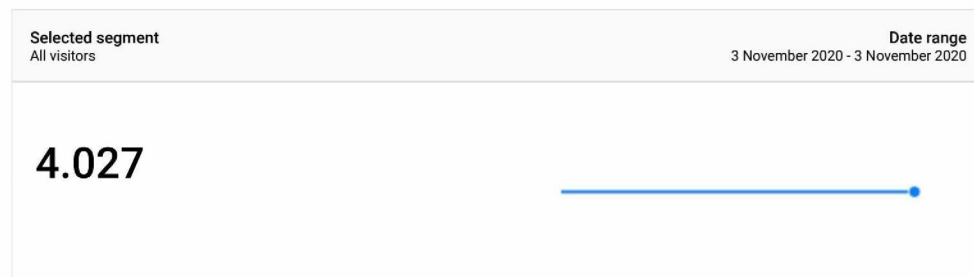

This report shows only partial data (filter for page URL have been set)

Bezoeken onderwerppagina RO.nl/coronavirus-app

This report shows only partial data (filter for event custom variable value 2 have been set)