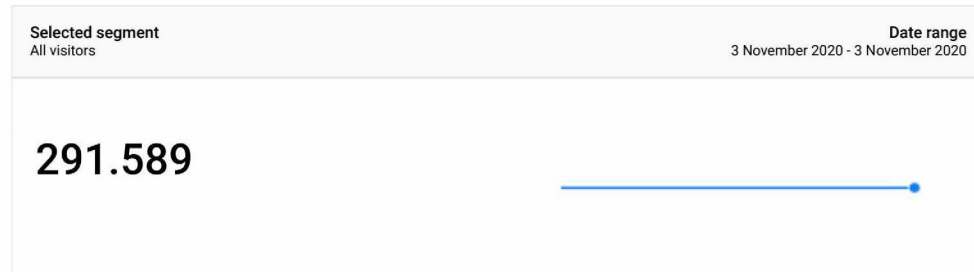

This report shows only partial data (filter for event custom variable value 2 have been set)

Bezoeken onderwerppagina RO.nl/coronavirus

This report shows only partial data (filter for page URL have been set)

Bezoekers onderwerppagina RO.nl/coronavirus

This report shows only partial data (filter for page URL have been set)

pagina weergave corona pagina's

This report shows only partial data (filter for event custom variable value 2 have been set)