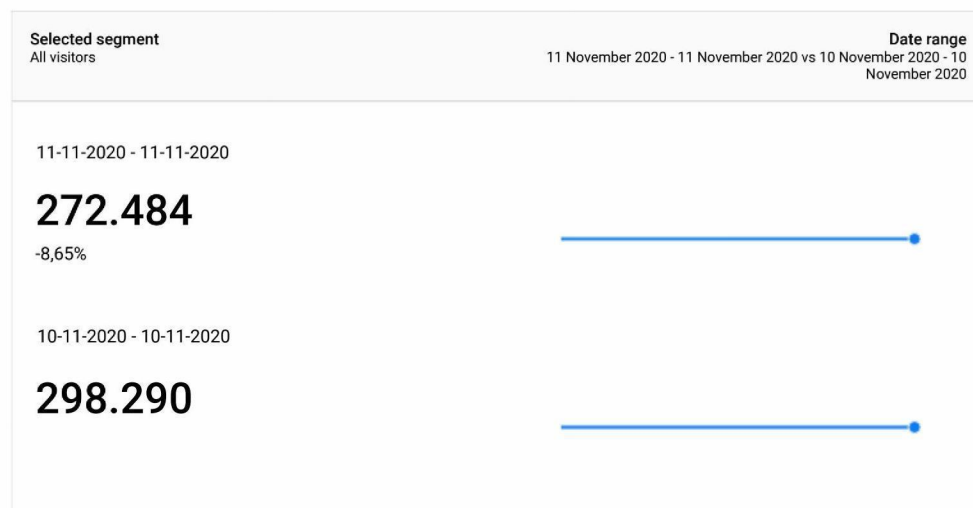

Basis Dashboard Coronavirus t.b.v. Communicatie COVID

pagina weergave corona pagina's

This report shows only partial data (filter for event custom variable value 2 have been set)

Bezoeken (sessies) aan willekeurige 'Coronavirus-pagina's'

This report shows only partial data (filters for page URL, event custom variable value 2 have been set)

Bezoekers aan Coronavirus pagina's

This report shows only partial data (filter for event custom variable value 2 have been set)