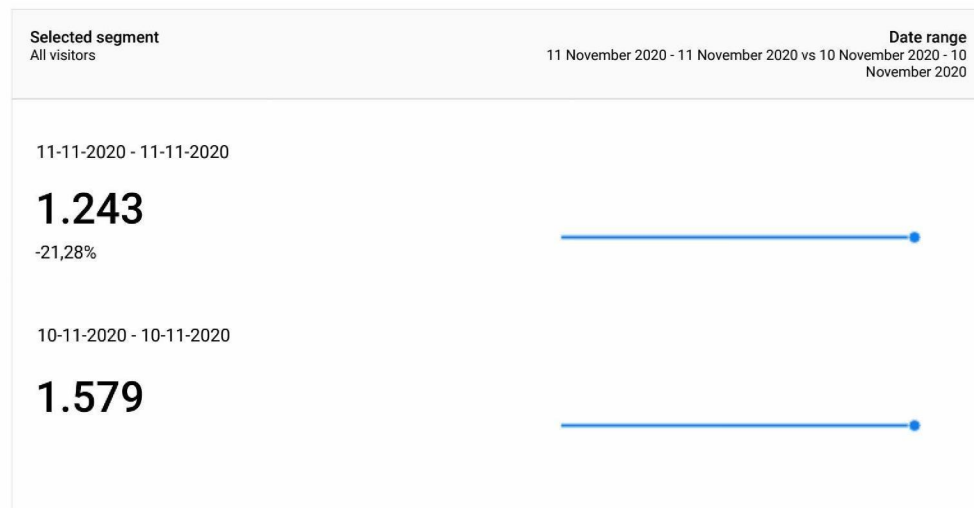

This report shows only partial data (filters for page URL, event custom variable value 2 have been set)

Bezoekers aan Coronavirus pagina's

This report shows only partial data (filter for event custom variable value 2 have been set)

Bezoeken onderwerppagina RO.nl/coronavirus

This report shows only partial data (filter for page URL have been set)

Bezoeken onderwerppagina RO.nl/coronavirus: Financiële regelingen

This report shows only partial data (filter for page URL have been set)

Bezoeken onderwerppagina RO.nl/coronavirus-app

This report shows only partial data (filter for event custom variable value 2 have been set)

Bezoeken per uur aan Coronavirus-content

This report shows only partial data (filters for page URL, event custom variable value 2 have been set)