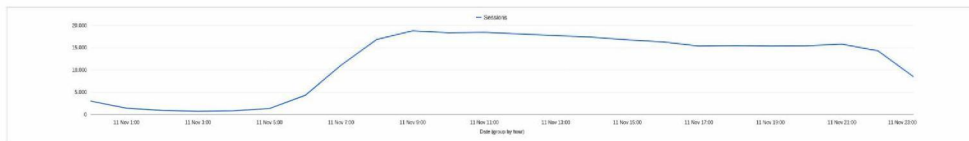

Bezoeken onderwerppagina RO.nl/coronavirus-app

This report shows only partial data (filter for event custom variable value 2 have been set)

Bezoeken per uur aan Coronavirus-content

This report shows only partial data (filters for page URL, event custom variable value 2 have been set)

Selected segment
All visitors

Date range
10 November 2020 - 10 November 2020

Van welke kanalen komt het verkeer

This report shows only partial data (filters for page URI, event custom variable value 2 have been set)