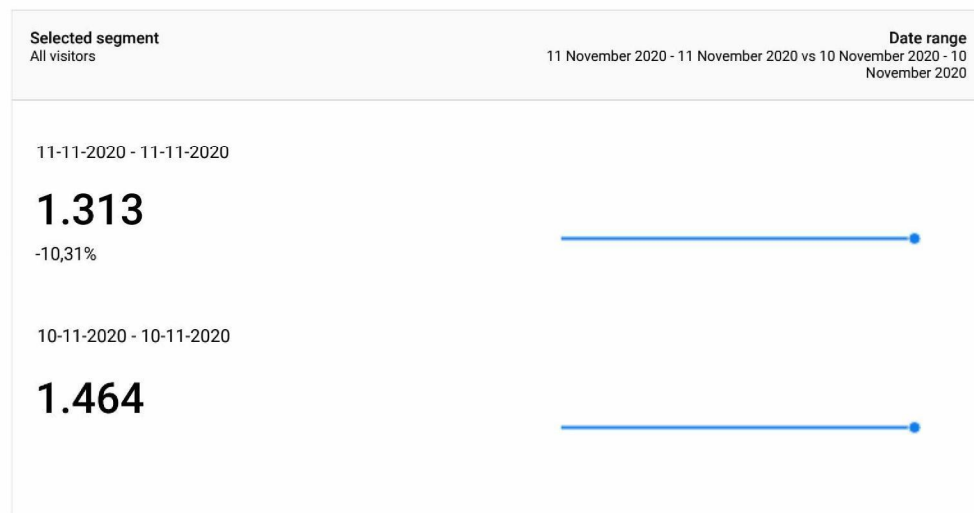

Bezoeken onderwerppagina RO.nl/coronavirus-app

This report shows only partial data (filter for event custom variable value 2 have been set)

Bezoeken per uur aan Coronavirus-content

This report shows only partial data (filters for page URL, event custom variable value 2 have been set)