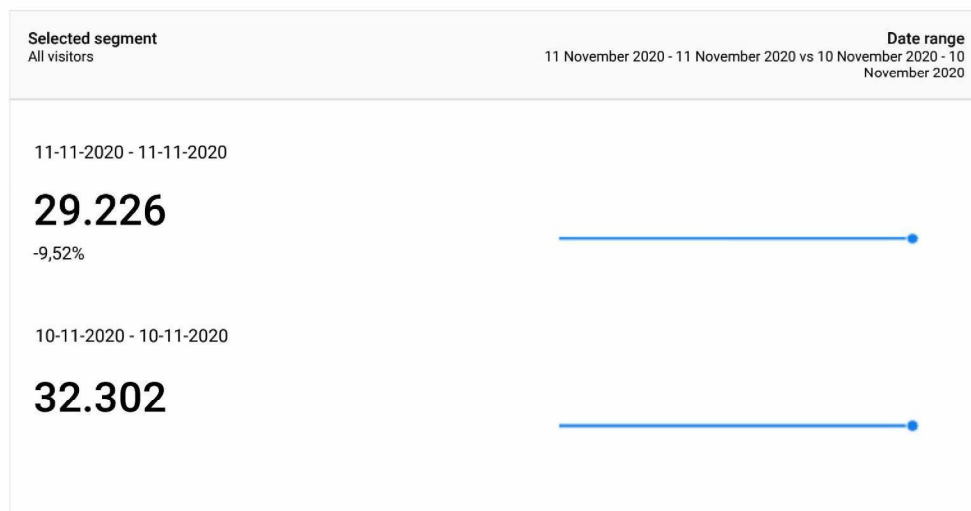

Bezoeken onderwerppagina RO.nl/coronavirus

This report shows only partial data (filter for page URL have been set)

Bezoeken onderwerppagina RO.nl/coronavirus: Financiële regelingen

This report shows only partial data (filter for page URL have been set)