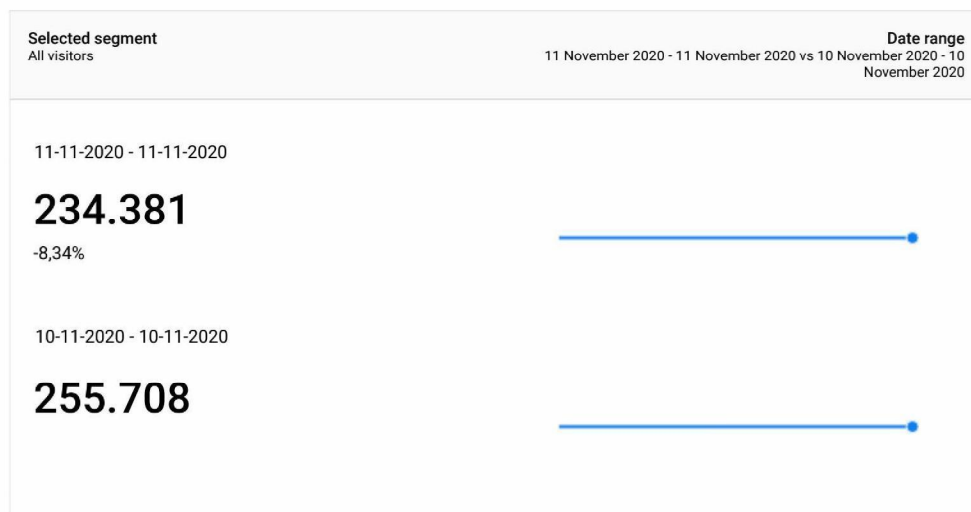

Basis Dashboard Coronavirus t.b.v. Communicatie COVID

pagina weergave corona pagina's

This report shows only partial data (filter for event custom variable value 2 have been set)

Bezoeken (sessies) aan willekeurige 'Coronavirus-pagina's'

This report shows only partial data (filters for page URL, event custom variable value 2 have been set)

Bezoekers aan Coronavirus pagina's

This report shows only partial data (filter for event custom variable value 2 have been set)