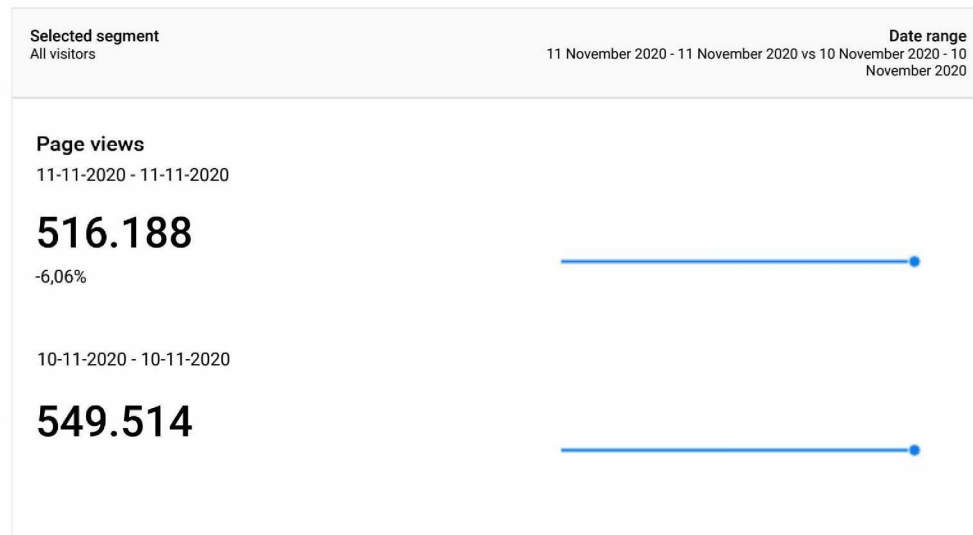

Basis Dashboard Coronavirus t.b.v. Communicatie COVID

pagina weergave corona pagina's

This report shows only partial data (filter for event custom variable value 2 have been set)

Bezoeken (sessies) aan willekeurige 'Coronavirus-pagina's'

This report shows only partial data (filters for page URL, event custom variable value 2 have been set)

Bezoekers aan Coronavirus pagina's

This report shows only partial data (filter for event custom variable value 2 have been set)