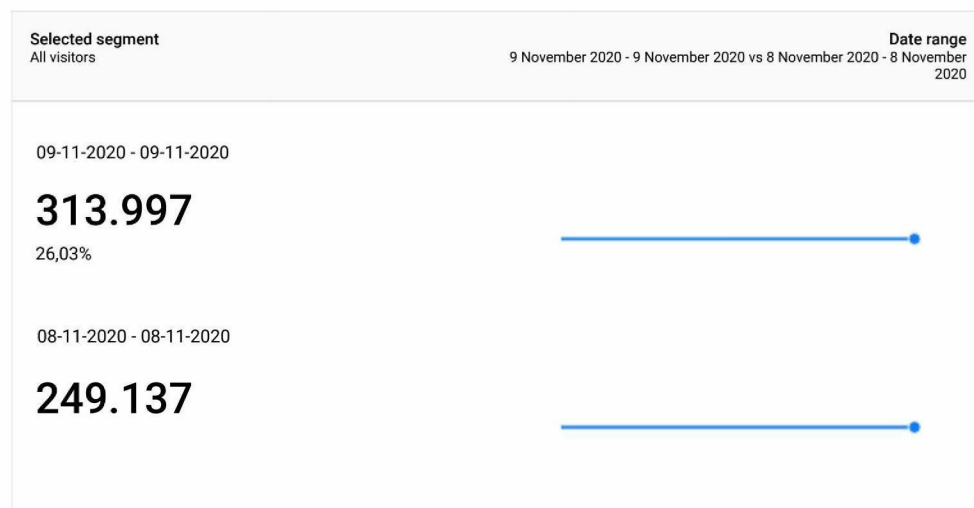

Basis Dashboard Coronavirus t.b.v. Communicatie COVID

pagina weergave corona pagina's

This report shows only partial data (filter for event custom variable value 2 have been set)

Bezoeken (sessies) aan willekeurige 'Coronavirus-pagina's'

This report shows only partial data (filters for page URL, event custom variable value 2 have been set)

Bezoekers aan Coronavirus pagina's

This report shows only partial data (filter for event custom variable value 2 have been set)