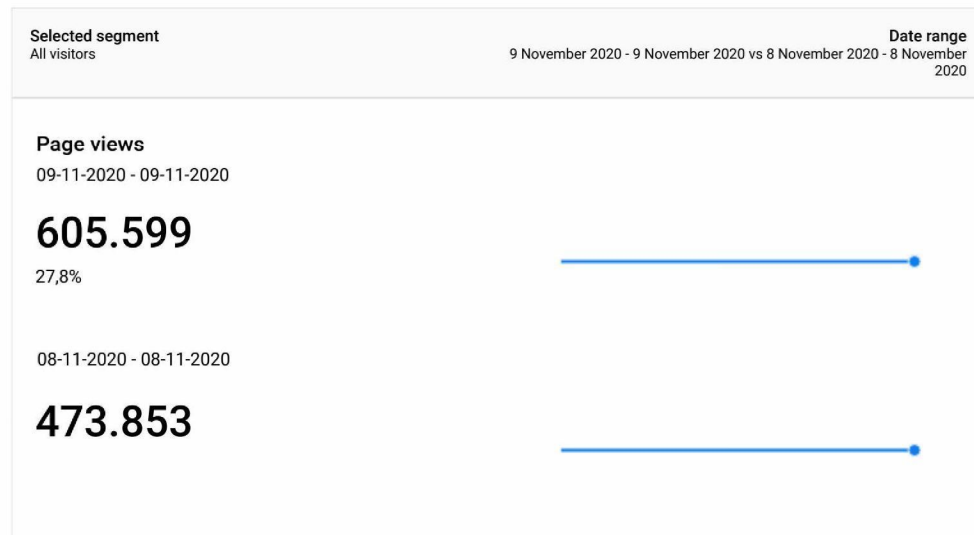

Basis Dashboard Coronavirus t.b.v. Communicatie COVID

pagina weergave corona pagina's

This report shows only partial data (filter for event custom variable value 2 have been set)

Bezoeken (sessies) aan willekeurige 'Coronavirus-pagina's'

This report shows only partial data (filters for page URL, event custom variable value 2 have been set)

Bezoekers aan Coronavirus pagina's

This report shows only partial data (filter for event custom variable value 2 have been set)