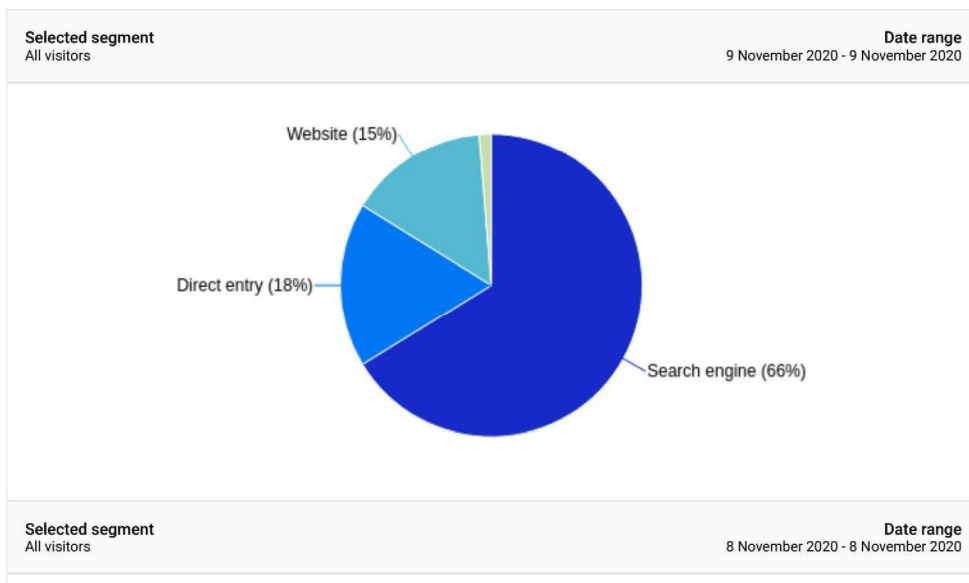

Bezoeken onderwerppagina RO.nl/coronavirus-app

This report shows only partial data (filter for event custom variable value 2 have been set)

Bezoeken per uur aan Coronavirus-content

This report shows only partial data (filters for page URL, event custom variable value 2 have been set)

Selected segment	Date range
All visitors	9 November 2020 - 9 November 2020

Van welke kanalen komt het verkeer

This report shows only partial data (filters for page URI, event custom variable value 2 have been set)