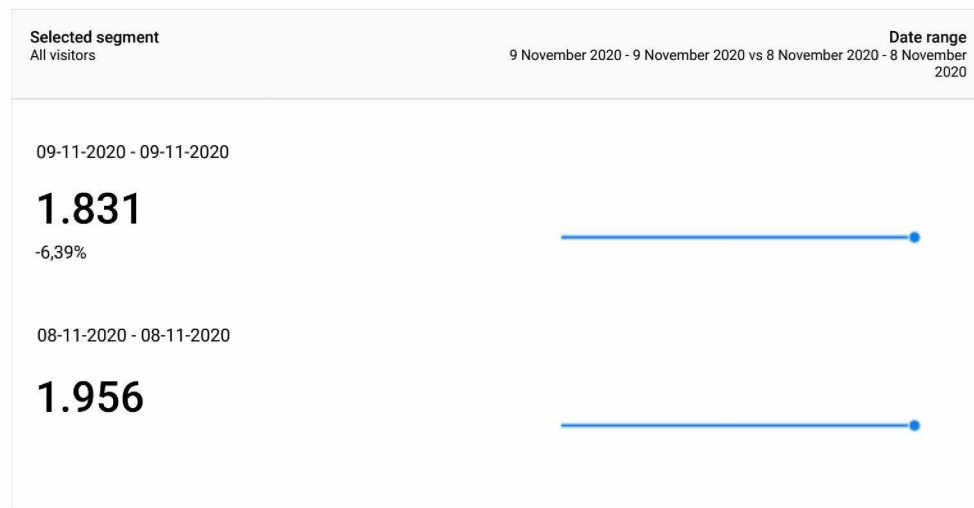

This report shows only partial data (filters for page URL, event custom variable value 2 have been set)

Bezoekers aan Coronavirus pagina's

This report shows only partial data (filter for event custom variable value 2 have been set)

Bezoeken onderwerppagina RO.nl/coronavirus

This report shows only partial data (filter for page URL have been set)

Bezoeken onderwerppagina RO.nl/coronavirus: Financiële regelingen

This report shows only partial data (filter for page URL have been set)

Bezoeken onderwerppagina RO.nl/coronavirus-app

This report shows only partial data (filter for event custom variable value 2 have been set)

Bezoeken per uur aan Coronavirus-content

This report shows only partial data (filters for page URL, event custom variable value 2 have been set)