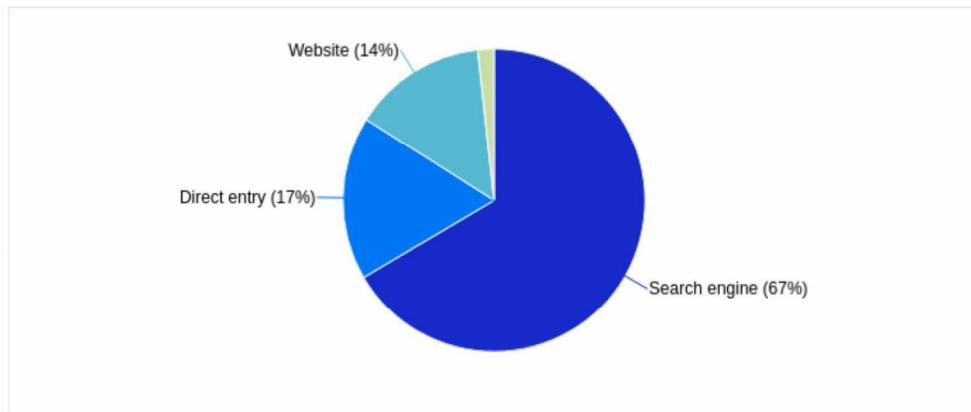

Bezoeken onderwerppagina RO.nl/coronavirus-app

This report shows only partial data (filter for event custom variable value 2 have been set)

Bezoeken per uur aan Coronavirus-content

This report shows only partial data (filters for page URL, event custom variable value 2 have been set)

Selected segment	Date range
All visitors	9 November 2020 - 9 November 2020

Van welke kanalen komt het verkeer

This report shows only partial data (filters for page URI, event custom variable value 2 have been set)