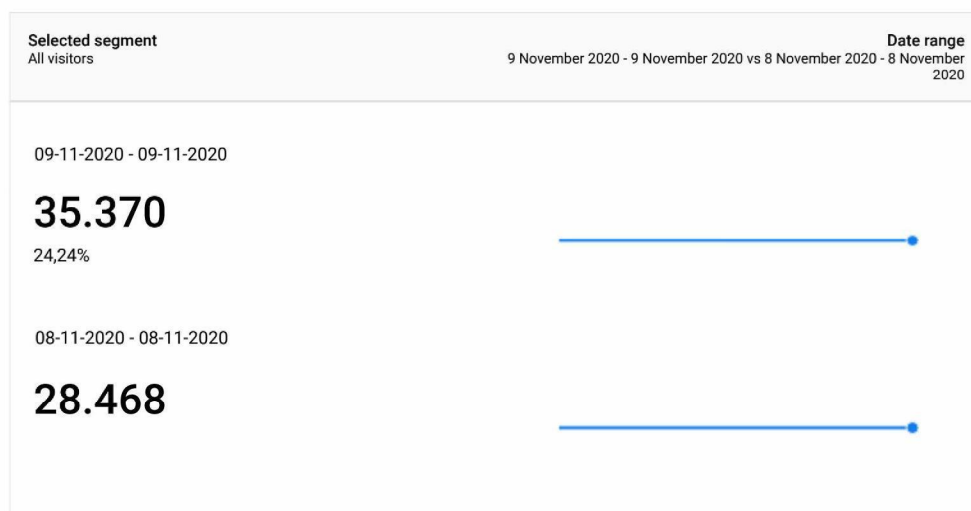

Bezoeken onderwerppagina RO.nl/coronavirus

This report shows only partial data (filter for page URL have been set)

Bezoeken onderwerppagina RO.nl/coronavirus: Financiële regelingen

This report shows only partial data (filter for page URL have been set)