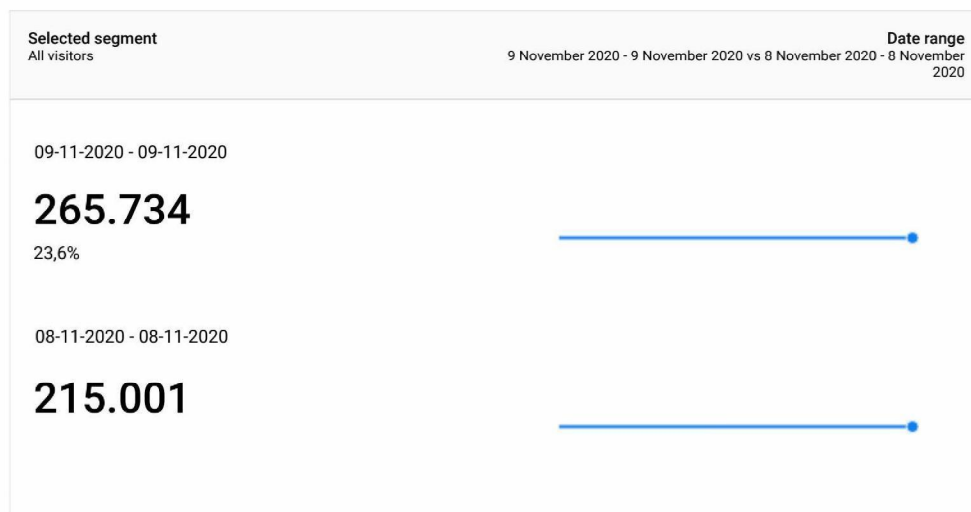

Basis Dashboard Coronavirus t.b.v. Communicatie COVID

pagina weergave corona pagina's

This report shows only partial data (filter for event custom variable value 2 have been set)

Bezoeken (sessies) aan willekeurige 'Coronavirus-pagina's'

This report shows only partial data (filters for page URL, event custom variable value 2 have been set)

Bezoekers aan Coronavirus pagina's

This report shows only partial data (filter for event custom variable value 2 have been set)