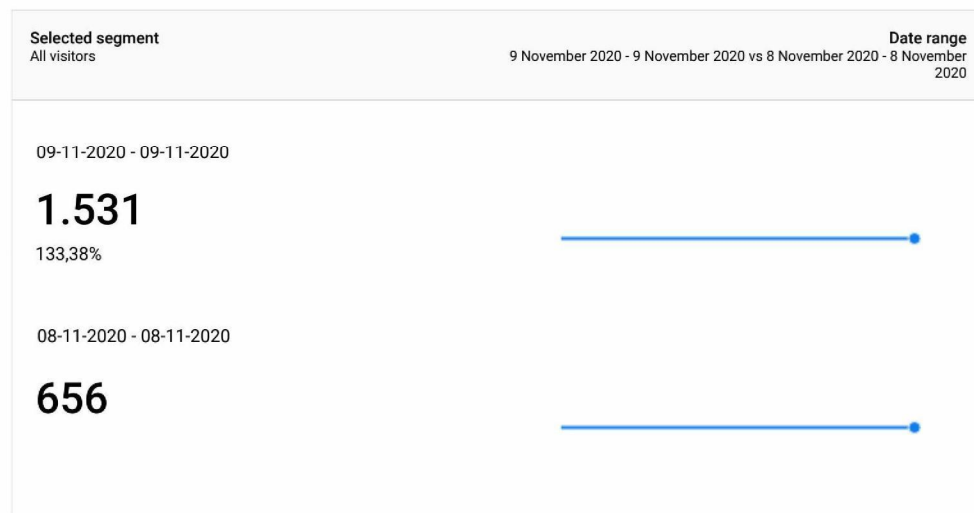

Bezoeken onderwerppagina RO.nl/coronavirus-app

This report shows only partial data (filter for event custom variable value 2 have been set)

Bezoeken per uur aan Coronavirus-content

This report shows only partial data (filters for page URL, event custom variable value 2 have been set)

Selected segment	Date range
All visitors	9 November 2020 - 9 November 2020