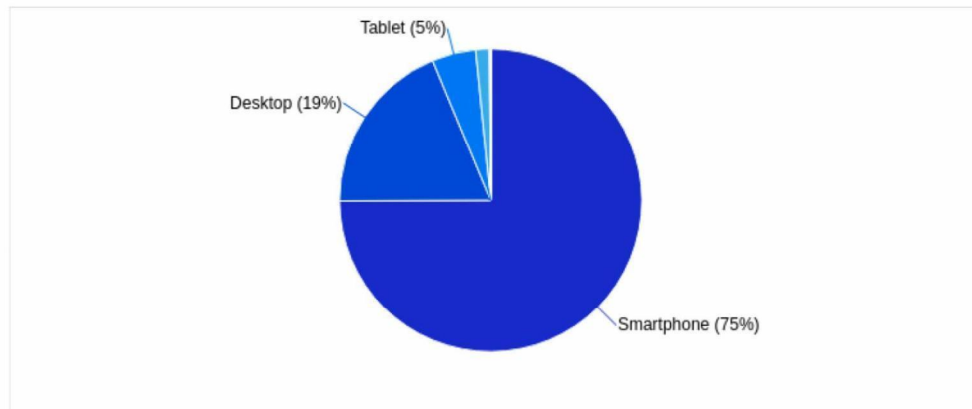

Bezoeken onderwerppagina RO.nl/coronavirus-app

This report shows only partial data (filter for event custom variable value 2 have been set)

Bezoeken per uur aan Coronavirus-content

This report shows only partial data (filters for page URL, event custom variable value 2 have been set)

Selected segment	Date range
All visitors	9 November 2020 - 9 November 2020

Van welke kanalen komt het verkeer

This report shows only partial data (filters for page URI, event custom variable value 2 have been set)

Welk apparaat werd gebruikt

This report shows only partial data (filters for page URL, event custom variable value 2 have been set)

'Populaire' paginatitels rond Coronavirus

This report shows only partial data (filter for event custom variable value 2 have been set)