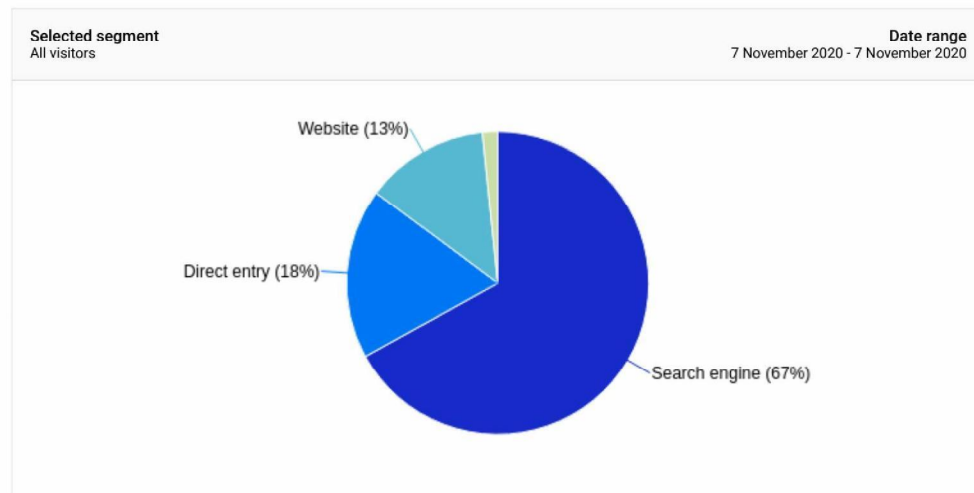

Bezoeken onderwerppagina RO.nl/coronavirus-app

This report shows only partial data (filter for event custom variable value 2 have been set)

Bezoeken per uur aan Coronavirus-content

This report shows only partial data (filters for page URL, event custom variable value 2 have been set)

Van welke kanalen komt het verkeer

This report shows only partial data (filters for page URL, event custom variable value 2 have been set)

Welk apparaat werd gebruikt

This report shows only partial data (filters for page URL, event custom variable value 2 have been set)