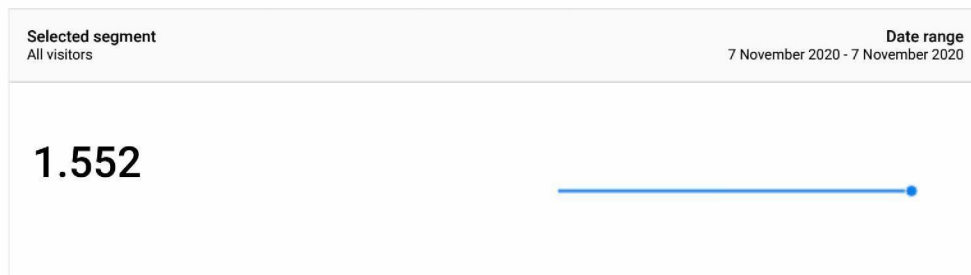

This report shows only partial data (filters for page URL, event custom variable value 2 have been set)

Bezoekers aan Coronavirus pagina's

This report shows only partial data (filter for event custom variable value 2 have been set)

Bezoeken onderwerppagina RO.nl/coronavirus

This report shows only partial data (filter for page URL have been set)

Bezoeken onderwerppagina RO.nl/coronavirus: Financiële regelingen

This report shows only partial data (filter for page URL have been set)

Bezoeken onderwerppagina RO.nl/coronavirus-app

This report shows only partial data (filter for event custom variable value 2 have been set)

Bezoeken per uur aan Coronavirus-content

This report shows only partial data (filters for page URL, event custom variable value 2 have been set)