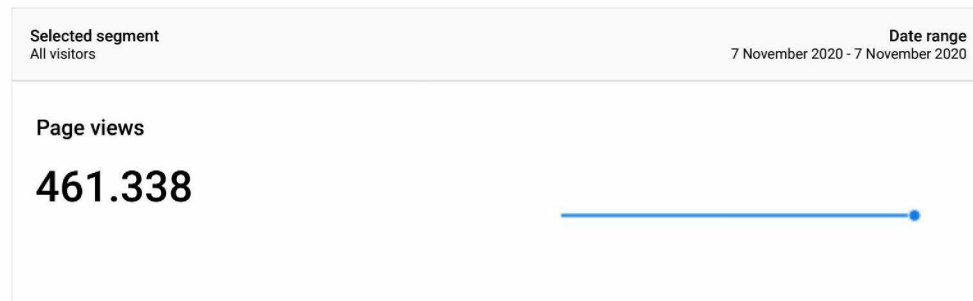

Basis Dashboard Coronavirus t.b.v. Communicatie COVID

pagina weergave corona pagina's

This report shows only partial data (filter for event custom variable value 2 have been set)

Bezoeken (sessies) aan willekeurige 'Coronavirus-pagina's'

This report shows only partial data (filters for page URL, event custom variable value 2 have been set)

Bezoekers aan Coronavirus pagina's

This report shows only partial data (filter for event custom variable value 2 have been set)