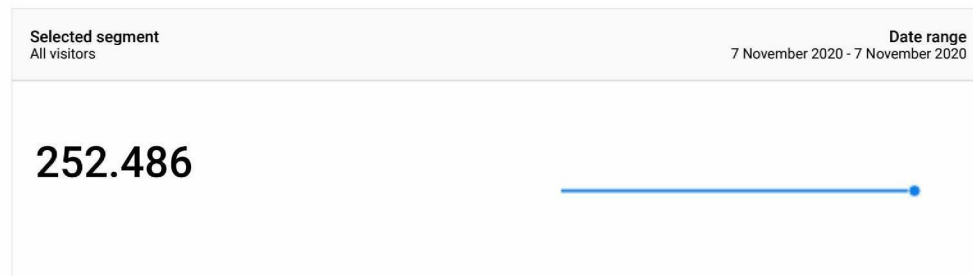

Basis Dashboard Coronavirus t.b.v. Communicatie COVID

pagina weergave corona pagina's

This report shows only partial data (filter for event custom variable value 2 have been set)

Bezoeken (sessies) aan willekeurige 'Coronavirus-pagina's'

This report shows only partial data (filters for page URL, event custom variable value 2 have been set)

Bezoekers aan Coronavirus pagina's

This report shows only partial data (filter for event custom variable value 2 have been set)