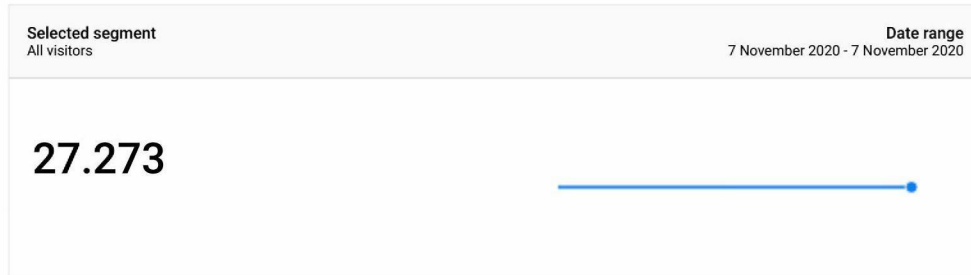

This report shows only partial data (filter for page URL have been set)