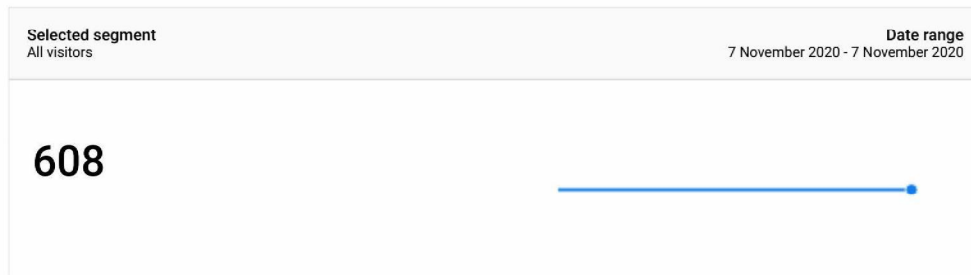

Bezoeken onderwerppagina RO.nl/coronavirus: Financiële regelingen

This report shows only partial data (filter for page URL have been set)