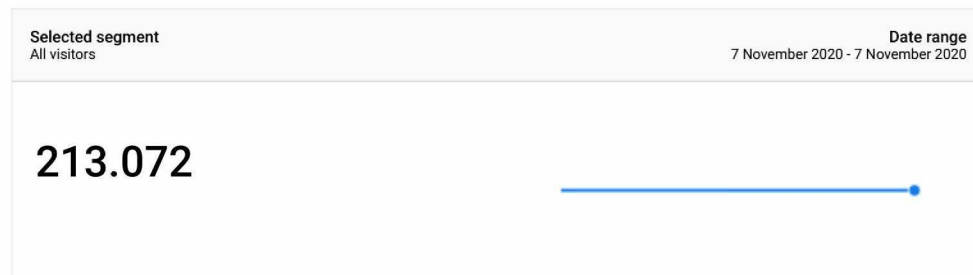

Basis Dashboard Coronavirus t.b.v. Communicatie COVID

pagina weergave corona pagina's

This report shows only partial data (filter for event custom variable value 2 have been set)

Bezoeken (sessies) aan willekeurige 'Coronavirus-pagina's'

This report shows only partial data (filters for page URL, event custom variable value 2 have been set)

Bezoekers aan Coronavirus pagina's

This report shows only partial data (filter for event custom variable value 2 have been set)