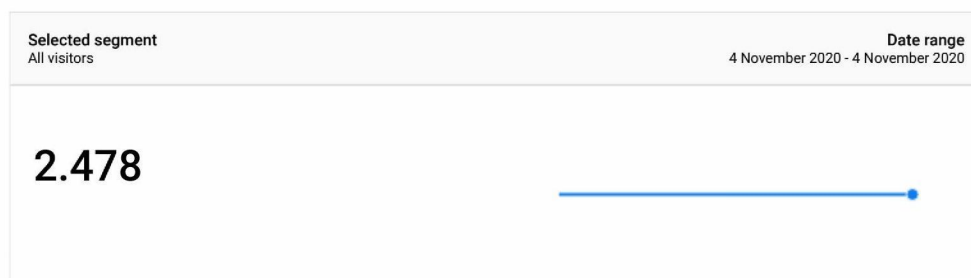

Bezoeken onderwerppagina RO.nl/coronavirus-app

This report shows only partial data (filter for event custom variable value 2 have been set)

Bezoekers onderwerppagina RO.nl/coronavirus-app

This report shows only partial data (filter for event custom variable value 2 have been set)

'Populaire' onderwerpen rond Coronavirus

This report shows only partial data (filters for event custom variable value 2, page URL, event custom variable value 3 have been set)

Selected segment	Date range			
All visitors	4 November 2020 - 4 November 2020			
Coronavirus	Page views	Sessions	Average time on page	Bounce rate
	1.330.111	685.959	1m 1s	53,75%