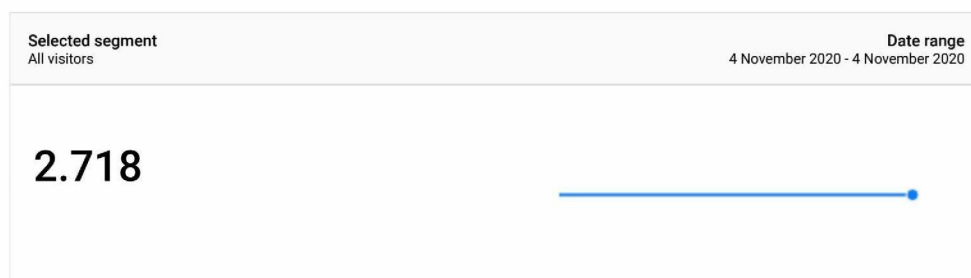

Bezoekers onderwerppagina RO.nl/coronavirus

This report shows only partial data (filter for page URL have been set)

pagina weergave corona pagina's

This report shows only partial data (filter for event custom variable value 2 have been set)

This report shows only partial data (filter for page URL have been set)

Bezoeken onderwerppagina RO.nl/coronavirus-app

This report shows only partial data (filter for event custom variable value 2 have been set)