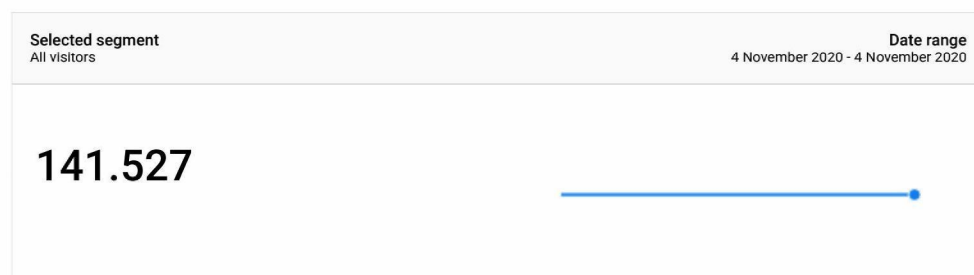

Coronavirus t.b.v. Communicatie COVID

Bezoeken aan willekeurige 'Coronavirus-pagina's'

This report shows only partial data (filters for page URL, event custom variable value 2 have been set)

Corona dossiers

This report shows only partial data (filter for event custom variable value 2 have been set)

Bezoeken onderwerppagina RO.nl/coronavirus

This report shows only partial data (filter for page URL have been set)