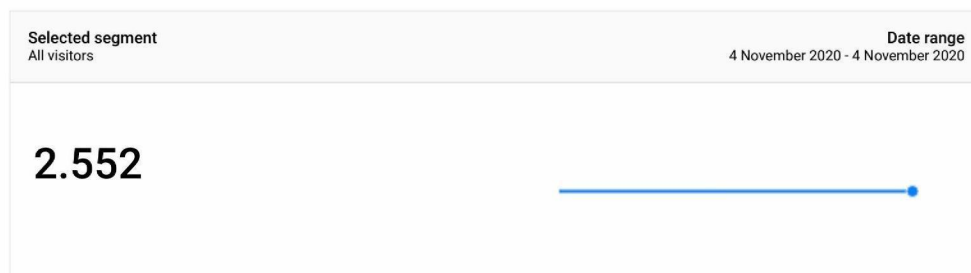

Bezoeken onderwerppagina RO.nl/coronavirus: Financiële regelingen

This report shows only partial data (filter for page URL have been set)

Bezoekers onderwerppagina RO.nl/coronavirus: financiële regelingen

This report shows only partial data (filter for page URL have been set)