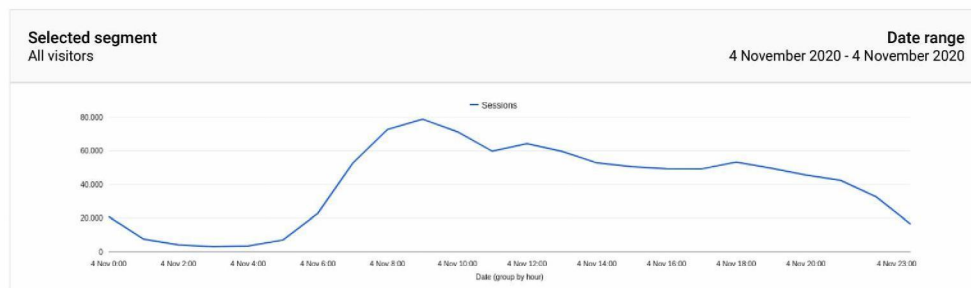

Welk apparaat werd gebruikt

This report shows only partial data (filters for page URL, event custom variable value 2 have been set)

Van welke kanalen komt het verkeer

This report shows only partial data (filters for page URL, event custom variable value 2 have been set)

Bezoeken per uur

This report shows only partial data (filters for page URL, event custom variable value 2 have been set)

Outlinks

This report shows only partial data (filters for page URL, event custom variable value 2, outlink URL have been set)