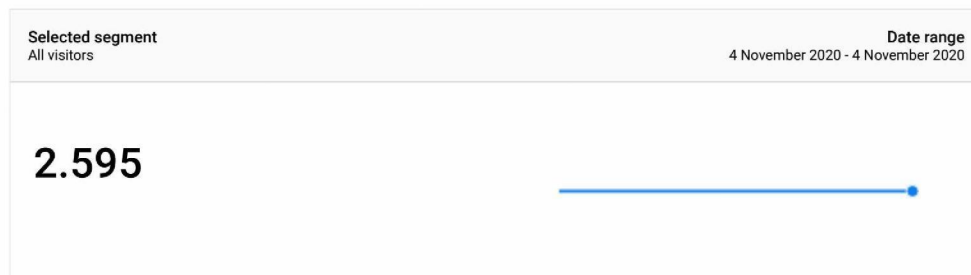

This report shows only partial data (filter for page URL have been set)

Bezoeken onderwerppagina RO.nl/coronavirus-app

This report shows only partial data (filter for event custom variable value 2 have been set)

Bezoekers onderwerppagina RO.nl/coronavirus-app

This report shows only partial data (filter for event custom variable value 2 have been set)

'Populaire' onderwerpen rond Coronavirus

This report shows only partial data (filters for event custom variable value 2, page URL, event custom variable value 3 have been set)