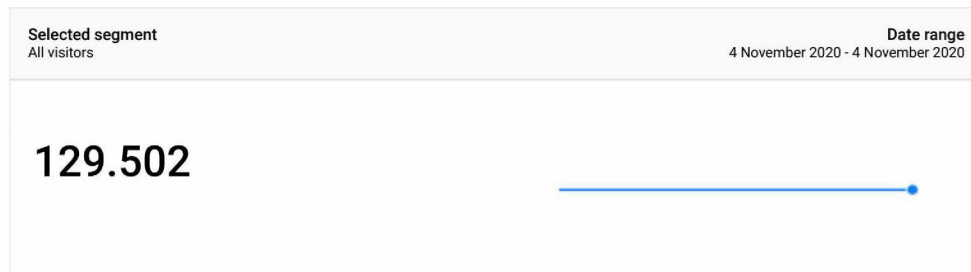

This report shows only partial data (filter for event custom variable value 2 have been set)

Bezoeken onderwerppagina RO.nl/coronavirus

This report shows only partial data (filter for page URL have been set)

Bezoekers onderwerppagina RO.nl/coronavirus

This report shows only partial data (filter for page URL have been set)

pagina weergave corona pagina's

This report shows only partial data (filter for event custom variable value 2 have been set)