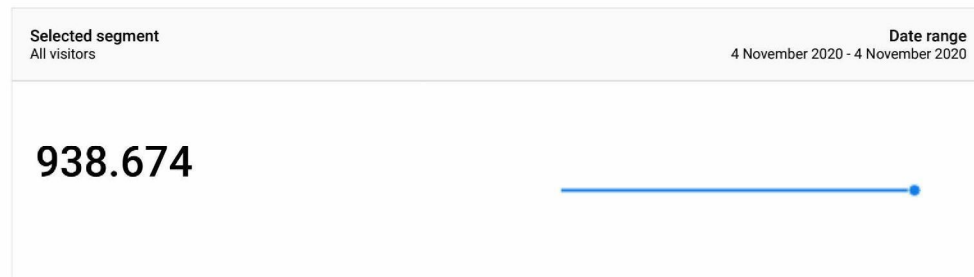

Coronavirus t.b.v. Communicatie COVID

Bezoeken aan willekeurige 'Coronavirus-pagina's'

This report shows only partial data (filters for page URL, event custom variable value 2 have been set)

Corona dossiers

This report shows only partial data (filter for event custom variable value 2 have been set)

Bezoeken onderwerppagina RO.nl/coronavirus

This report shows only partial data (filter for page URL have been set)