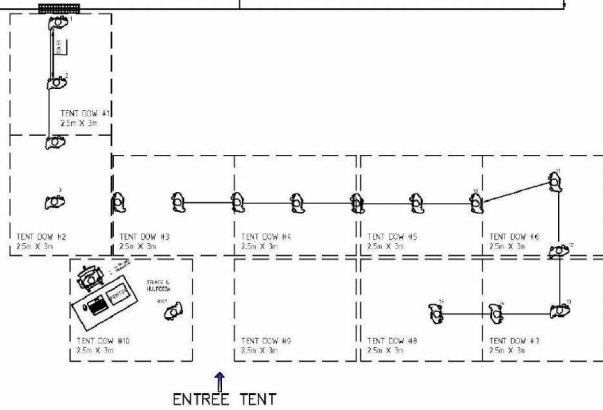

570 PRIK.DAG(ALLE LOCATIE)  
 570 X (1/6) = 95 DOS.DAG  
 95 DOSE / 6 UUR PER DAG = CA. 15.UUR

08:30 - 09:30 = 15  
 09:30 - 10:30 = 30  
 10:30 - 11:30 = 45  
 PAUZE  
 16:30 - 17:30 = 60  
 17:30 - 18:30 = 75  
 18:30 - 19:30 = 95

22 FEB '21 = 95  
 23 " " = 190  
 24 " " = 285  
 25 MRT '21 = 380  
 26 MRT '21 = 475  
 27 " " = 570  
 28 " " = 665  
 01 MRT '21 = 760  
 02 MRT '21 = 855  
 03 MRT '21 = 950

EERSTE WEEK  
 22 FEB - 03 MRT '21  
 ST = 950  
 JFK = 950  
 DN = 950  
 BC = 3000  
 TOTAAL = 5850

|                     |   |            |
|---------------------|---|------------|
| PRIK LOCATIE: NOORD |   | NOORD      |
| DON BOSCO           |   |            |
| ORG. SCALE          |   | 1:1.1      |
| ORG. SIZE           |   | A3         |
| UNITS               |   | cm         |
| DRAWN               |   | ATHN       |
| DATE                |   | 05-02-2021 |
| INFORMATION         |   |            |
| DATE                | - |            |
| OHKO                | - |            |
| 21 - 0 - 0 - 0 - 3  |   |            |