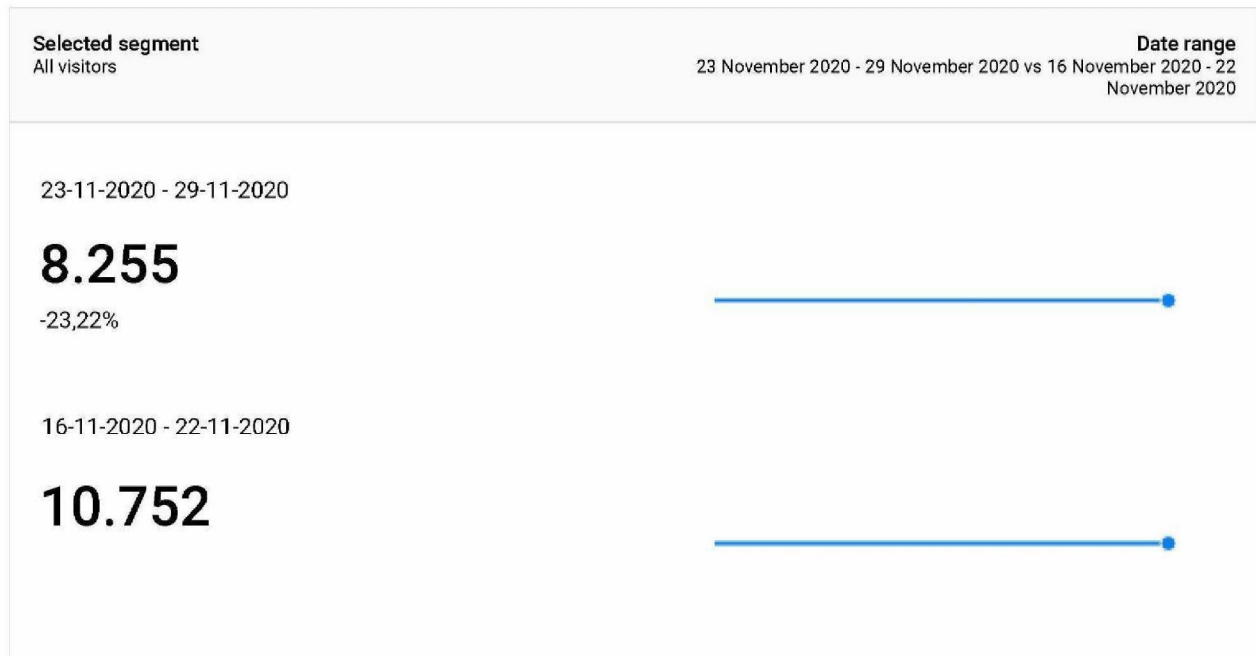

Bezoeken onderwerppagina RO.nl/coronavirus-app

This report shows only partial data (filter for event custom variable value 2 have been set)

Bezoeken per uur aan Coronavirus-content

This report shows only partial data (filters for page URL, event custom variable value 2 have been set)