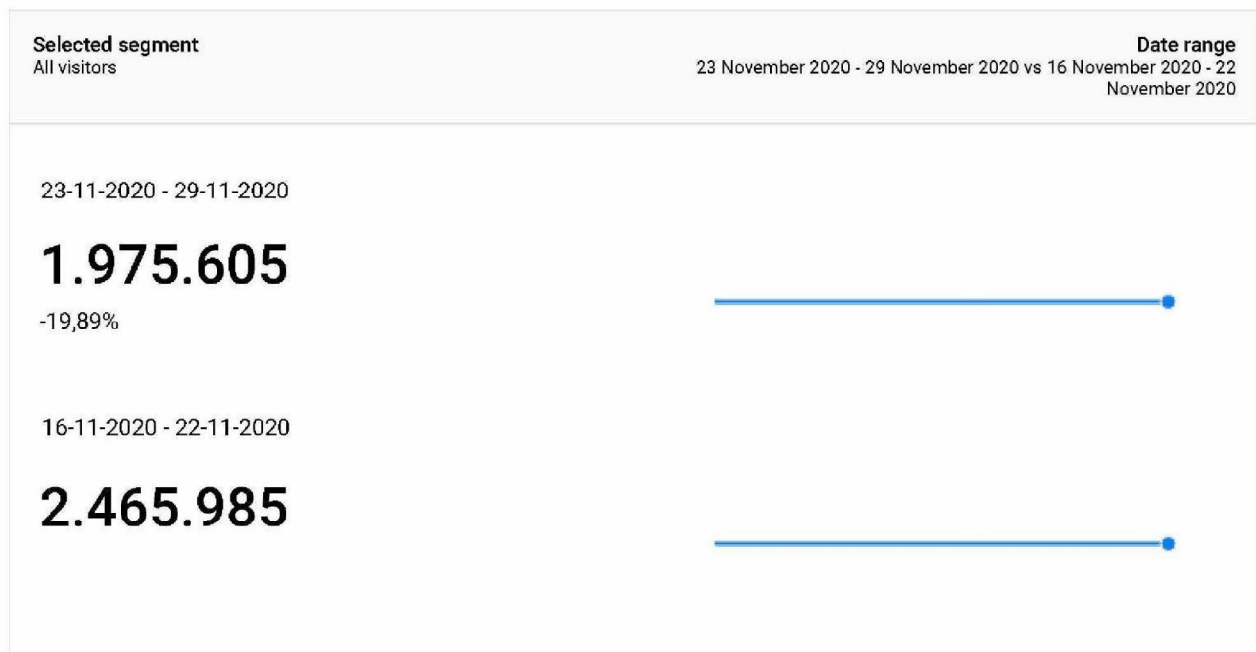

Basis Dashboard Coronavirus t.b.v. Communicatie COVID

pagina weergave corona pagina's

This report shows only partial data (filter for event custom variable value 2 have been set)

Bezoeken (sessies) aan willekeurige 'Coronavirus-pagina's'

This report shows only partial data (filters for page URL, event custom variable value 2 have been set)

Bezoekers aan Coronavirus pagina's

This report shows only partial data (filter for event custom variable value 2 have been set)