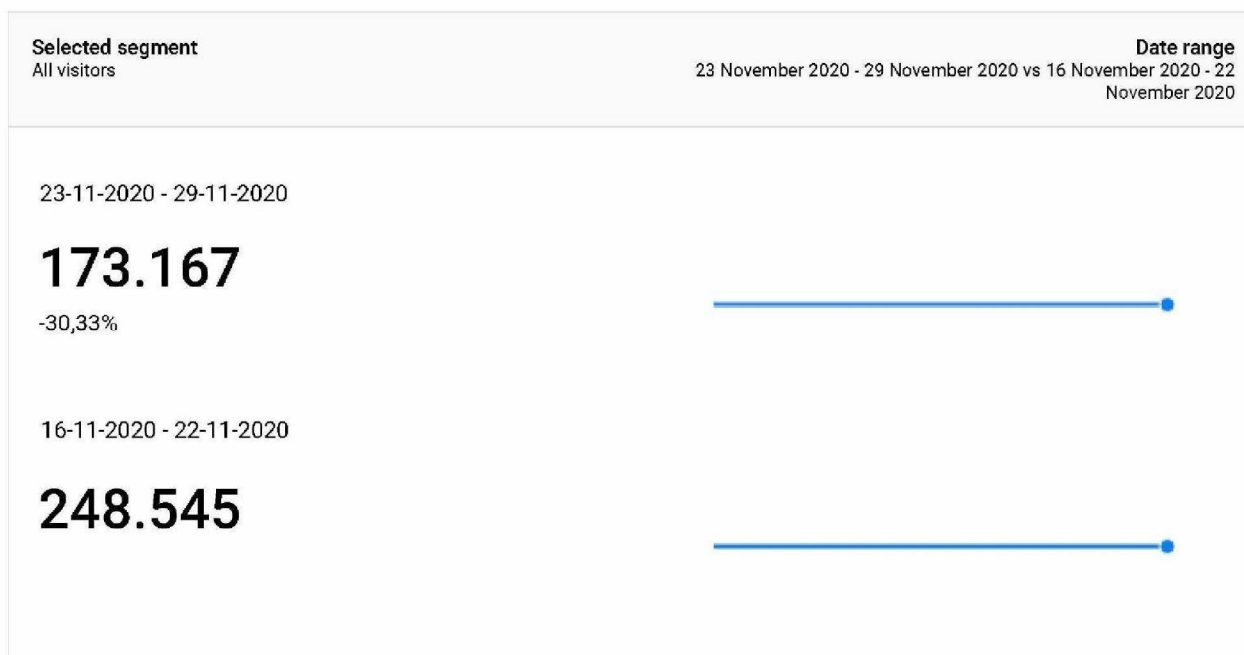

Bezoeken onderwerppagina RO.nl/coronavirus

This report shows only partial data (filter for page URL have been set)

Bezoeken onderwerppagina RO.nl/coronavirus: Financiële regelingen

This report shows only partial data (filter for page URL have been set)