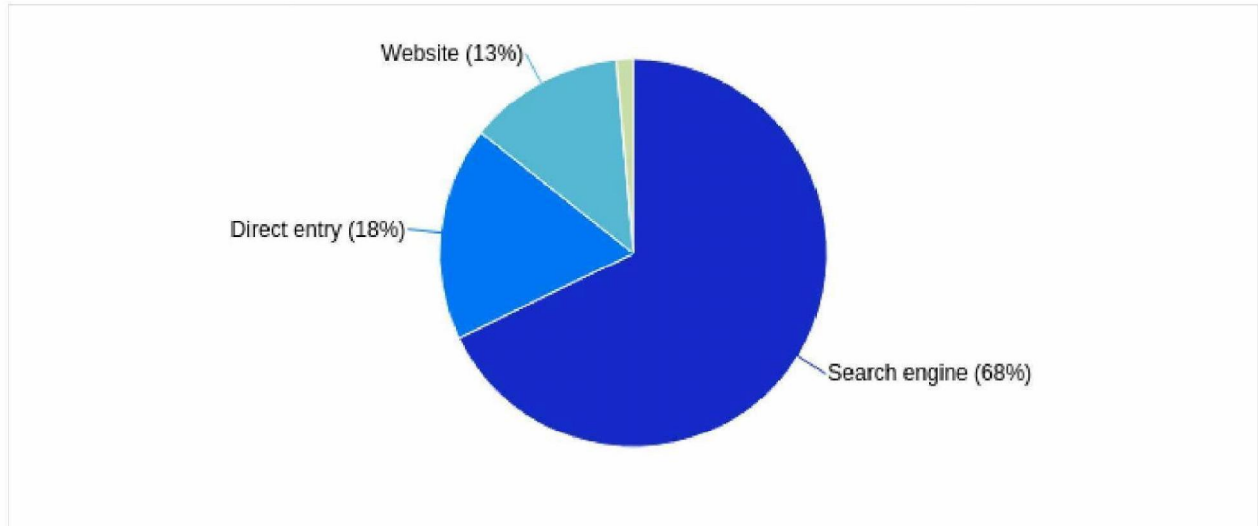

Bezoeken onderwerppagina RO.nl/coronavirus-app

This report shows only partial data (filter for event custom variable value 2 have been set)

Bezoeken per uur aan Coronavirus-content

This report shows only partial data (filters for page URL, event custom variable value 2 have been set)

Selected segment
All visitors

Date range
16 November 2020 - 22 November 2020

Van welke kanalen komt het verkeer

This report shows only partial data (filters for page URL, event custom variable value 2 have been set)

Selected segment
All visitors

Date range
23 November 2020 - 29 November 2020

Selected segment
All visitors

Date range
16 November 2020 - 22 November 2020

'Populaire' paginatitels rond Coronavirus

This report shows only partial data (filter for event custom variable value 2 have been set)