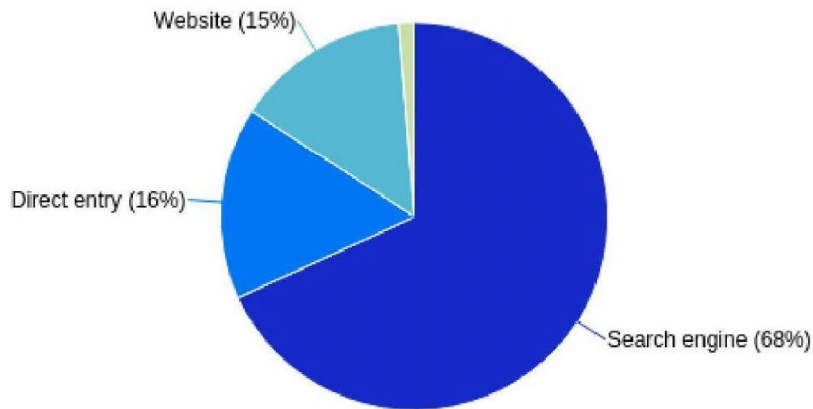

Bezoeken onderwerppagina RO.nl/coronavirus-app

This report shows only partial data (filter for event custom variable value 2 have been set)

Bezoeken per uur aan Coronavirus-content

This report shows only partial data (filters for page URL, event custom variable value 2 have been set)

Selected segment
All visitors

Date range
16 November 2020 - 22 November 2020

Van welke kanalen komt het verkeer

This report shows only partial data (filters for page URL, event custom variable value 2 have been set)

Selected segment
All visitors

Date range
23 November 2020 - 29 November 2020

Selected segment
All visitors

Date range
16 November 2020 - 22 November 2020

'Populaire' paginatitels rond Coronavirus

This report shows only partial data (filter for event custom variable value 2 have been set)

Selected segment		Date range										
All visitors		23 November 2020 - 29 November 2020										
Page title	Page views			Sessions			Bounce rate			Contact ratio		
	23-11-2020 - 29-11-2020	16-11-2020 - 22-11-2020	% change	23-11-2020 - 29-11-2020	16-11-2020 - 22-11-2020	% change	23-11-2020 - 29-11-2020	16-11-2020 - 22-11-2020	% change	23-11-2020 - 29-11-2020	16-11-2020 - 22-11-2020	% change
	3.694.830	4.645.912	-20,47%	1.973.296	2.463.145	-19,89%	62,61%	61,53%	+1,77%	0%	0%	-
Uitslag van de coronatest Coronavirus COVID-19 Rijksoverheid.nl	314.388 8,51%	315.469 6,79%	-0,34%	242.615 12,29%	241.185 9,79%	+0,59%	65,58%	64,98%	+0,92%	No data	No data	-
Klachten? Maak een afspraak voor een coronatest Coronavirus COVID-19 Rijksoverheid.nl	305.912 8,28%	297.183 6,4%	+2,94%	237.335 12,03%	232.238 9,43%	+2,19%	50,83%	50,43%	+0,8%	No data	No data	-
Coronavirus COVID-19 Rijksoverheid.nl	228.922 6,2%	339.029 7,3%	-32,48%	173.327 8,78%	248.696 10,1%	-30,31%	33,69%	28,25%	+19,27%	No data	No data	-