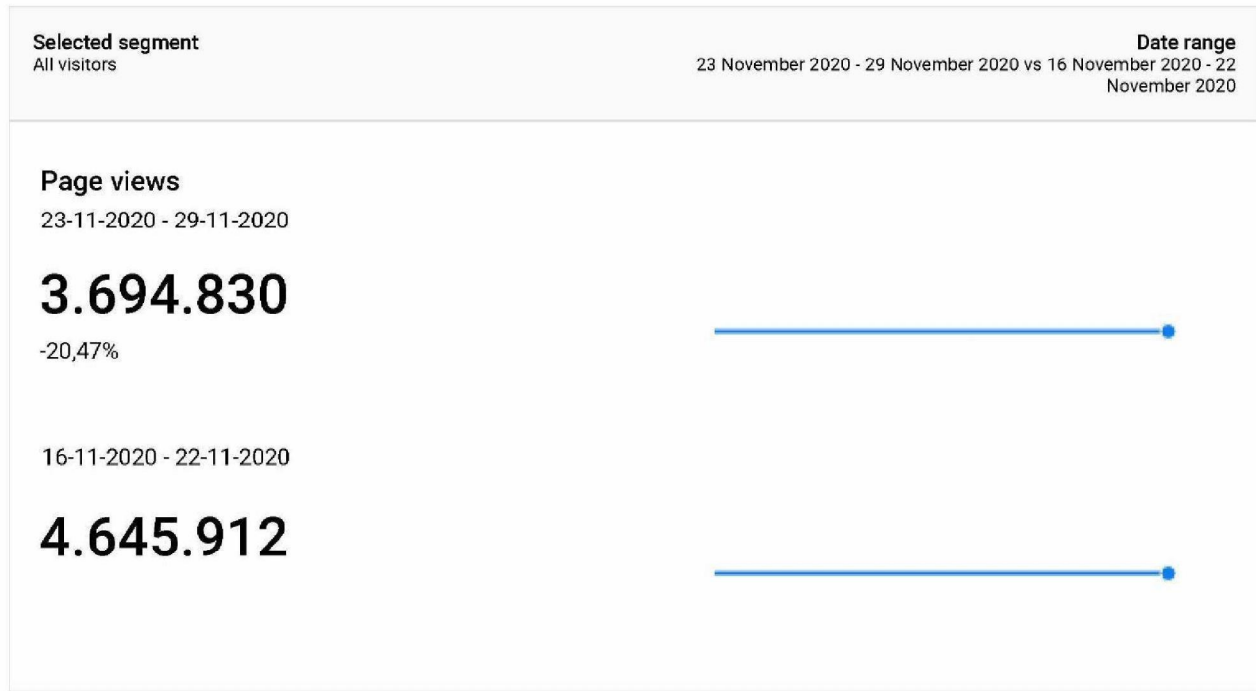

Basis Dashboard Coronavirus t.b.v. Communicatie COVID

pagina weergave corona pagina's

This report shows only partial data (filter for event custom variable value 2 have been set)

Bezoeken (sessies) aan willekeurige 'Coronavirus-pagina's'

This report shows only partial data (filters for page URL, event custom variable value 2 have been set)

Bezoekers aan Coronavirus pagina's

This report shows only partial data (filter for event custom variable value 2 have been set)