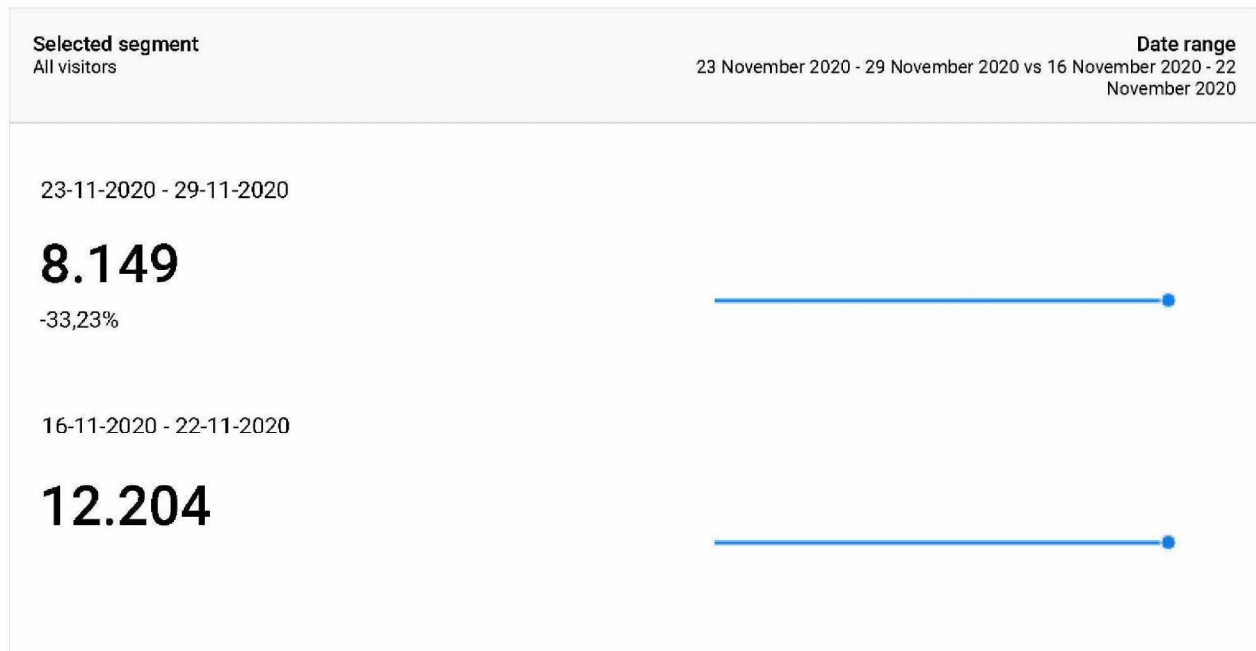

This report shows only partial data (filters for page URL, event custom variable value 2 have been set)

Bezoekers aan Coronavirus pagina's

This report shows only partial data (filter for event custom variable value 2 have been set)

Bezoeken onderwerppagina RO.nl/coronavirus

This report shows only partial data (filter for page URL have been set)

Bezoeken onderwerppagina RO.nl/coronavirus: Financiële regelingen

This report shows only partial data (filter for page URL have been set)

Bezoeken onderwerppagina RO.nl/coronavirus-app

This report shows only partial data (filter for event custom variable value 2 have been set)

Bezoeken per uur aan Coronavirus-content

This report shows only partial data (filters for page URL, event custom variable value 2 have been set)

Selected segment
All visitors

Date range
16 November 2020 - 22 November 2020

Van welke kanalen komt het verkeer

This report shows only partial data (filters for page URL, event custom variable value 2 have been set)