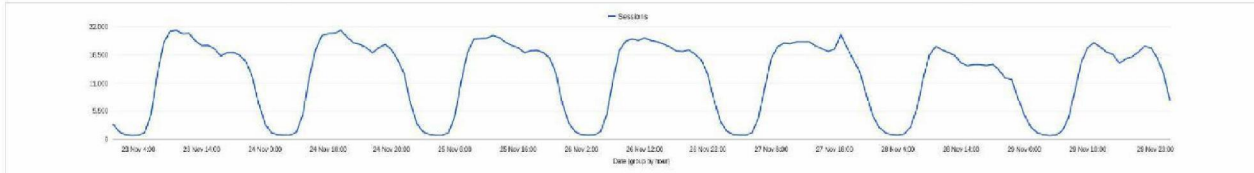

Bezoeken onderwerppagina RO.nl/coronavirus-app

This report shows only partial data (filter for event custom variable value 2 have been set)

Bezoeken per uur aan Coronavirus-content

This report shows only partial data (filters for page URL, event custom variable value 2 have been set)

Selected segment
All visitors

Date range
16 November 2020 - 22 November 2020

Van welke kanalen komt het verkeer

This report shows only partial data (filters for page URL, event custom variable value 2 have been set)