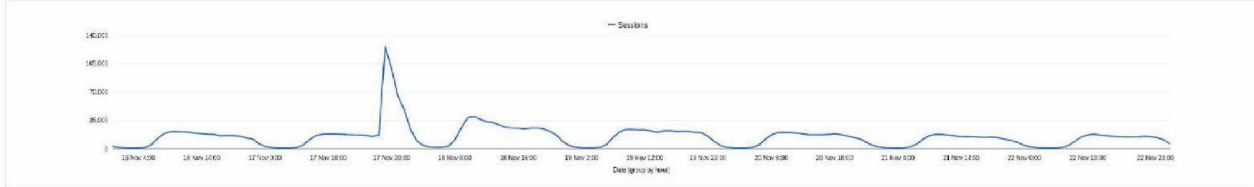

Bezoeken onderwerppagina RO.nl/coronavirus-app

This report shows only partial data (filter for event custom variable value 2 have been set)

Bezoeken per uur aan Coronavirus-content

This report shows only partial data (filters for page URL, event custom variable value 2 have been set)

Selected segment
All visitors

Date range
16 November 2020 - 22 November 2020

Van welke kanalen komt het verkeer

This report shows only partial data (filters for page URL, event custom variable value 2 have been set)