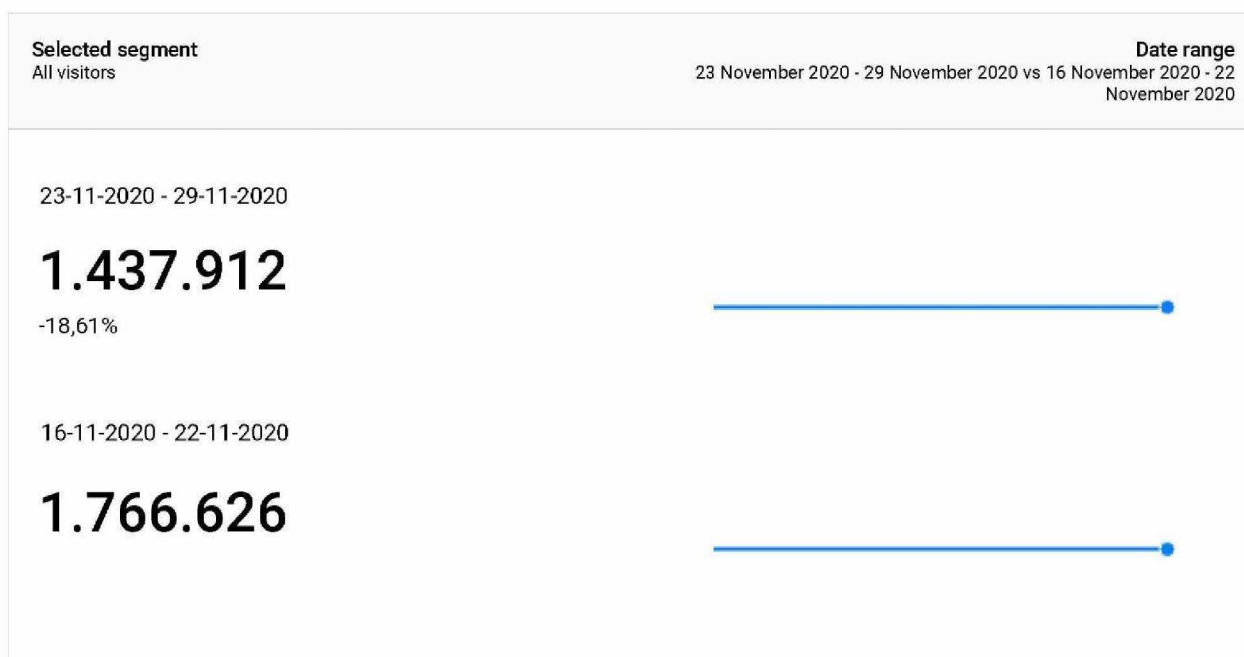

Basis Dashboard Coronavirus t.b.v. Communicatie COVID

pagina weergave corona pagina's

This report shows only partial data (filter for event custom variable value 2 have been set)

Bezoeken (sessies) aan willekeurige 'Coronavirus-pagina's'

This report shows only partial data (filters for page URL, event custom variable value 2 have been set)

Bezoekers aan Coronavirus pagina's

This report shows only partial data (filter for event custom variable value 2 have been set)