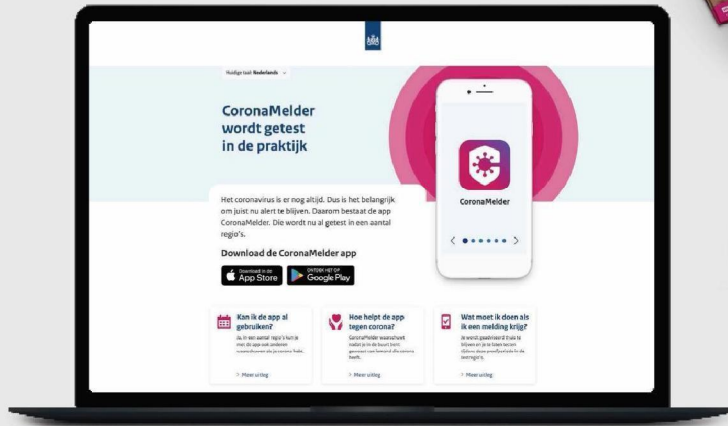

Rijksoverheid

(mobile) display advertising

Website Coronamelder.nl

Steffie-module

(online) radio

- (mobile) display advertising
- Digital Out of Home
- (online) radio
- Social
- PR
- Partnerships
- bioscoop
- (online) video
- Branded content
- Google UAC, Apple ASA
- Print
- Website Coronamelder.nl
- TV

Leaflet

Advertentie

alleen samen krijgen we corona onder controle

CoronaMelder