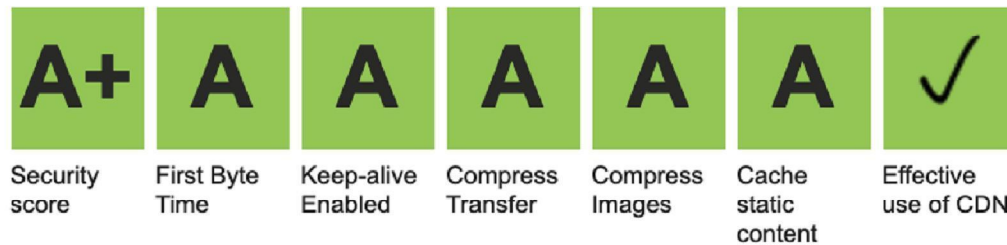

SPCS
2020

SSL Report v2.1.5

6

Testresultaten – webpagetest.org

bert boerland @bertboerland · Jun 5
 a meta dashboard. but the devs working on the [#coronadashboard](#) in the NL, really did a great job!

coronadashboard.rijksoverheid.nl