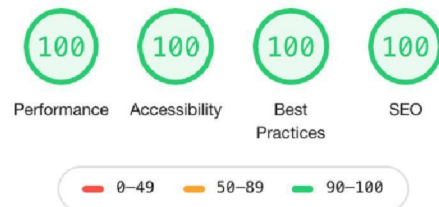

SPCS
2020

SSL Report v2.1.5

6

Testresultaten – webpagetest.org

bert boerland @bertboerland · Jun 5
 a meta dashboard. but the devs working on the [#coronadashboard](#) in the NL, really did a great job!

coronadashboard.rijksoverheid.nl