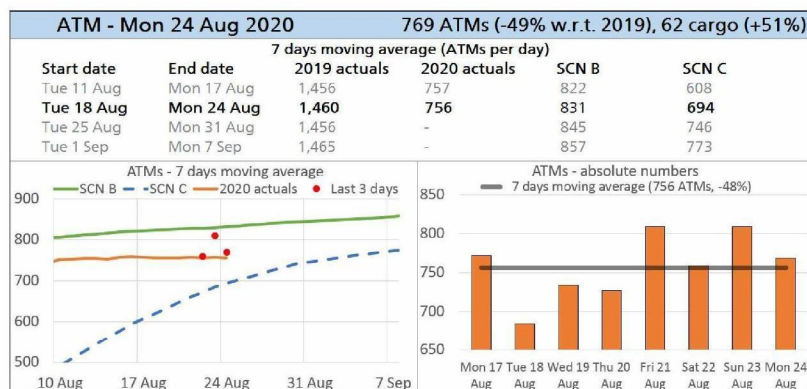

## Traffic Update – 25<sup>th</sup> of August 2020

Data included up until 24<sup>th</sup> of August 2020

SCHIPHOL CONFIDENTIAL, PLEASE TREAT ACCORDINGLY

NOTE: Past few days contain partial estimations due to missing data  
 Scenario B: recovery in a year, Scenario C: delayed recovery  
 All data is compared w.r.t. similar period of 2019