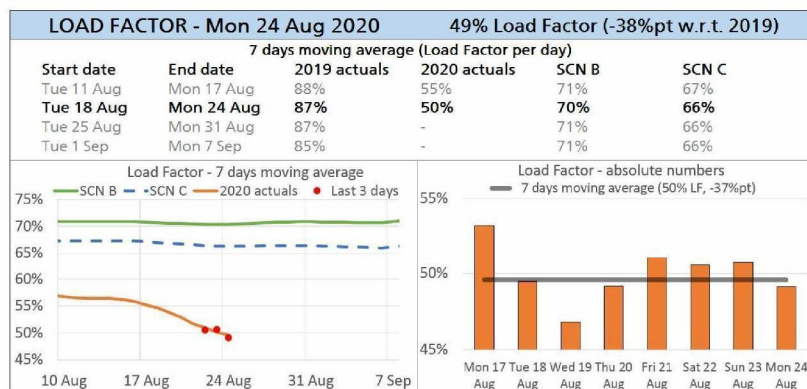

## Traffic Update – 25<sup>th</sup> of August 2020

Data included up until 24<sup>th</sup> of August 2020

SCHIPHOL CONFIDENTIAL, PLEASE TREAT ACCORDINGLY

NOTE: Past few days contain partial estimations due to missing data  
 Scenario B: recovery in a year, Scenario C: delayed recovery  
 All data is compared w.r.t. similar period of 2019