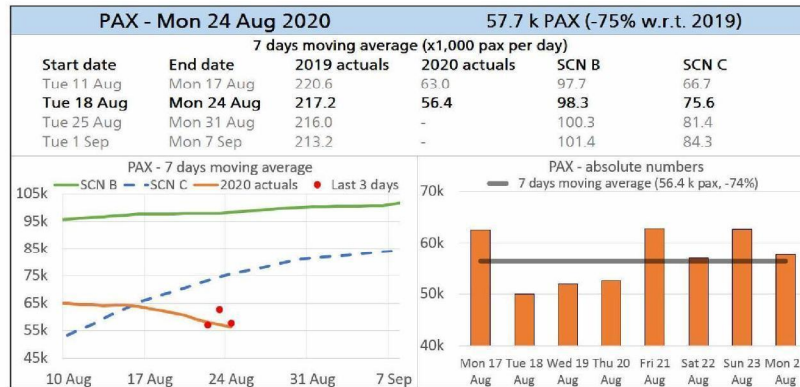

## Traffic Update – 25<sup>th</sup> of August 2020

Data included up until 24<sup>th</sup> of August 2020

SCHIPHOL CONFIDENTIAL, PLEASE TREAT ACCORDINGLY

NOTE: Past few days contain partial estimations due to missing data  
 Scenario B: recovery in a year, Scenario C: delayed recovery  
 All data is compared w.r.t. similar period of 2019